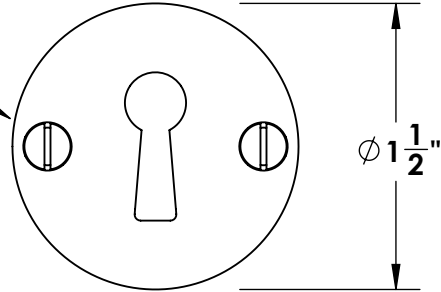

46768

#5 Screws

46769

#5 Screws

Merit Metal Products Inc.
242 Valley Road
Warrington, PA 18976
P 215-343-2500 F 215-343-4839

The information contained in this drawing is the sole intellectual property of Merit Metal Products. Any reproduction in part or as a whole without the written permission of Merit Metal Products is prohibited.

Unless Otherwise Specified:

Dimensions are in inches

All dimensions are from edge, theoretical sharp corner, or hole center.

	NAME	DATE
Drawn:	JHR	1/20/15

Comments:

TITLE:
**Gwynedd Collection
Bit Key Escutcheon**

PART. NO.
46768 & 46769