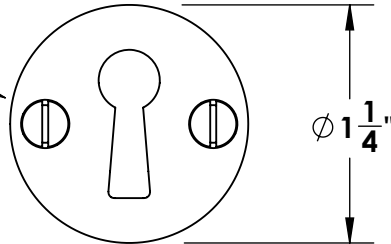

Merit Metal Products Inc.
242 Valley Road
Warrington, PA 18976
P 215-343-2500 F 215-343-4839

The information contained in this drawing is the sole intellectual property of Merit Metal Products. Any reproduction in part or as a whole without the written permission of Merit Metal Products is prohibited.

Unless Otherwise Specified:

Dimensions are in inches

All dimensions are from edge, theoretical sharp corner, or hole center.

	NAME	DATE
Drawn:	JHR	1/20/15

Comments:

TITLE:
**Gwynedd Collection
Bit Key Escutcheon**

PART. NO.
46768 & 46769