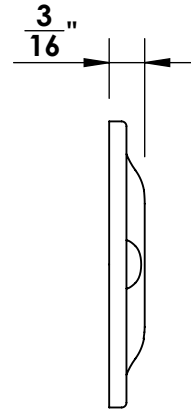

46768

#5 Screws

46769

#5 Screws

Merit Metal Products Inc.  
242 Valley Road  
Warrington, PA 18976  
P 215-343-2500 F 215-343-4839

The information contained in this drawing is the sole intellectual property of Merit Metal Products. Any reproduction in part or as a whole without the written permission of Merit Metal Products is prohibited.

Unless Otherwise Specified:

Dimensions are in inches

All dimensions are from edge, theoretical sharp corner, or hole center.

	NAME	DATE
Drawn:	JHR	1/20/15

Comments:

TITLE:  
**Gwynedd Collection  
Bit Key Escutcheon**

PART. NO.  
**46768 & 46769**