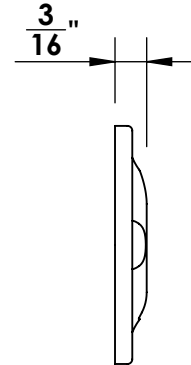

46768

#5 Screws

46769

#5 Screws

Merit Metal Products Inc.  
242 Valley Road  
Warrington, PA 18976  
P 215-343-2500 F 215-343-4839

The information contained in this drawing is the sole intellectual property of Merit Metal Products. Any reproduction in part or as a whole without the written permission of Merit Metal Products is prohibited.

Unless Otherwise Specified:

Dimensions are in inches

All dimensions are from edge, theoretical sharp corner, or hole center.

	NAME	DATE
Drawn:	JHR	1/20/15

Comments:

TITLE:  
**Gwynedd Collection  
Bit Key Escutcheon**

PART. NO.  
**46768 & 46769**