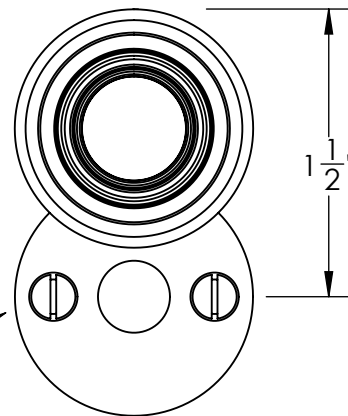

46765

#5 Screws

46766

#5 Screws

Merit Metal Products Inc.  
242 Valley Road  
Warrington, PA 18976  
P 215-343-2500 F 215-343-4839

The information contained in this drawing is the sole intellectual property of Merit Metal Products. Any reproduction in part or as a whole without the written permission of Merit Metal Products is prohibited.

Unless Otherwise Specified:  
Dimensions are in inches  
All dimensions are from edge, theoretical sharp corner, or hole center.

	NAME	DATE
Drawn:	JHR	1/20/15

Comments:

TITLE: **Gwynedd Collection  
Emergency Key Escutcheon  
with Swivel Cover**