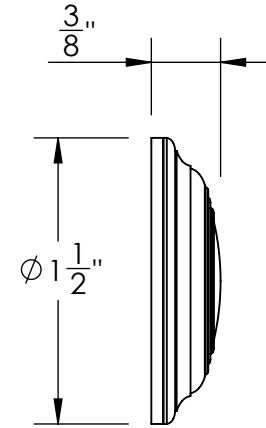

46765

#5 Screws

46766

#5 Screws

Merit Metal Products Inc.
242 Valley Road
Warrington, PA 18976
P 215-343-2500 F 215-343-4839

The information contained in this drawing is the sole intellectual property of Merit Metal Products. Any reproduction in part or as a whole without the written permission of Merit Metal Products is prohibited.

Unless Otherwise Specified:
Dimensions are in inches
All dimensions are from edge, theoretical sharp corner, or hole center.

	NAME	DATE
Drawn:	JHR	1/20/15

Comments:

TITLE: **Gwynedd Collection
Emergency Key Escutcheon
with Swivel Cover**

PART. NO.

46765 & 46766