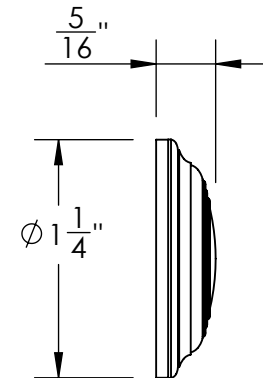

Merit Metal Products Inc.
242 Valley Road
Warrington, PA 18976
P 215-343-2500 F 215-343-4839

The information contained in this drawing is the sole intellectual property of Merit Metal Products. Any reproduction in part or as a whole without the written permission of Merit Metal Products is prohibited.

Unless Otherwise Specified:
Dimensions are in inches
All dimensions are from edge, theoretical sharp corner, or hole center.

	NAME	DATE
Drawn:	JHR	1/20/15

Comments:

TITLE: **Gwynedd Collection
Emergency Key Escutcheon
with Swivel Cover**

PART. NO.

46765 & 46766