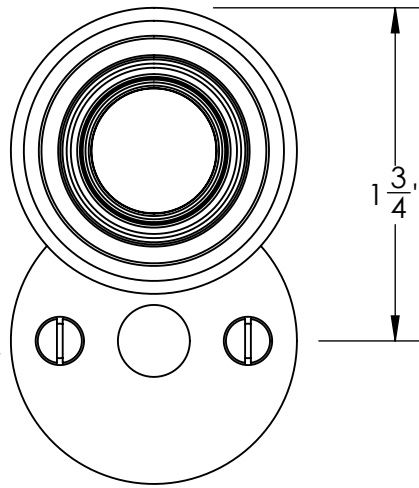

46765

#5 Screws

46766

#5 Screws

Merit Metal Products Inc.  
242 Valley Road  
Warrington, PA 18976  
P 215-343-2500 F 215-343-4839

The information contained in this drawing is the sole intellectual property of Merit Metal Products. Any reproduction in part or as a whole without the written permission of Merit Metal Products is prohibited.

Unless Otherwise Specified:  
Dimensions are in inches  
All dimensions are from edge, theoretical sharp corner, or hole center.

	NAME	DATE
Drawn:	JHR	1/20/15

Comments:

TITLE: **Gwynedd Collection  
Emergency Key Escutcheon  
with Swivel Cover**