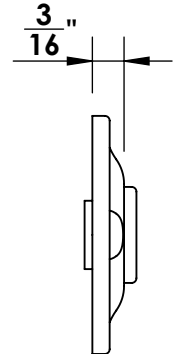

46760

#5 Screws

46761

#5 Screws

Merit Metal Products Inc.  
242 Valley Road  
Warrington, PA 18976  
P 215-343-2500 F 215-343-4839

The information contained in this drawing is the sole intellectual property of Merit Metal Products. Any reproduction in part or as a whole without the written permission of Merit Metal Products is prohibited.

Unless Otherwise Specified:

Dimensions are in inches

All dimensions are from edge, theoretical sharp corner, or hole center.

	NAME	DATE
Drawn:	JHR	1/20/15

Comments:

TITLE: Gwynedd Collection  
Emergency Key  
Escutcheon with Plug