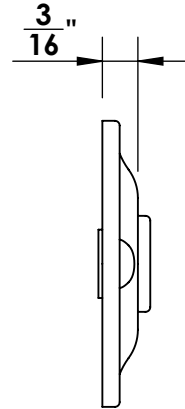

46760

#5 Screws

46761

#5 Screws

Merit Metal Products Inc.  
242 Valley Road  
Warrington, PA 18976  
P 215-343-2500 F 215-343-4839

The information contained in this drawing is the sole intellectual property of Merit Metal Products. Any reproduction in part or as a whole without the written permission of Merit Metal Products is prohibited.

Unless Otherwise Specified:

Dimensions are in inches

All dimensions are from edge, theoretical sharp corner, or hole center.

	NAME	DATE
Drawn:	JHR	1/20/15

Comments:

TITLE: Gwynedd Collection  
Emergency Key  
Escutcheon with Plug

PART. NO.  
46760 & 46761