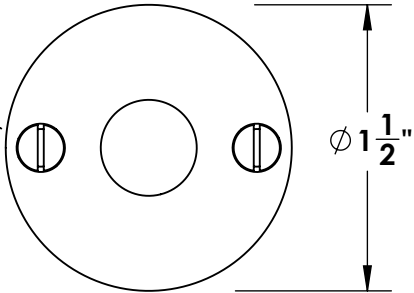

46760

#5 Screws

46761

#5 Screws

Merit Metal Products Inc.
242 Valley Road
Warrington, PA 18976
P 215-343-2500 F 215-343-4839

The information contained in this drawing is the sole intellectual property of Merit Metal Products. Any reproduction in part or as a whole without the written permission of Merit Metal Products is prohibited.

Unless Otherwise Specified:

Dimensions are in inches

All dimensions are from edge, theoretical sharp corner, or hole center.

	NAME	DATE
Drawn:	JHR	1/20/15

Comments:

TITLE: Gwynedd Collection
Emergency Key
Escutcheon with Plug

PART. NO.
46760 & 46761