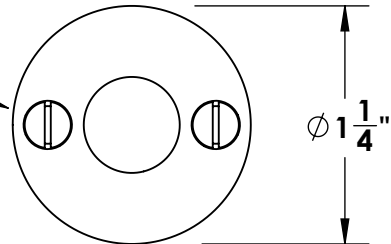

46760

#5 Screws

46761

#5 Screws

Merit Metal Products Inc.
242 Valley Road
Warrington, PA 18976
P 215-343-2500 F 215-343-4839

The information contained in this drawing is the sole intellectual property of Merit Metal Products. Any reproduction in part or as a whole without the written permission of Merit Metal Products is prohibited.

Unless Otherwise Specified:

Dimensions are in inches

All dimensions are from edge, theoretical sharp corner, or hole center.

	NAME	DATE
Drawn:	JHR	1/20/15

Comments:

TITLE: Gwynedd Collection
Emergency Key
Escutcheon with Plug

PART. NO.
46760 & 46761