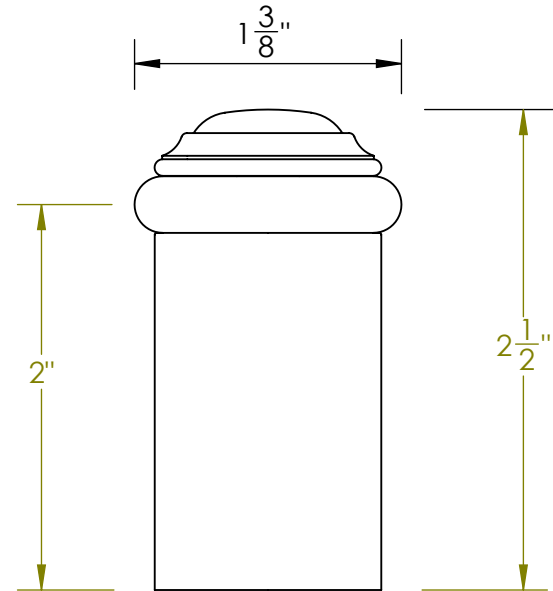

466FDSM-1

466FDSM-2

Merit Metal Products Inc.
242 Valley Road
Warrington, PA 18976
P 215-343-2500 F 215-343-4839

The information contained in this drawing is the sole intellectual property of Merit Metal Products. Any reproduction in part or as a whole without the written permission of Merit Metal Products is prohibited.

Unless Otherwise Specified:

Dimensions are in inches

All dimensions are from edge, theoretical sharp corner, or hole center.

	NAME	DATE
Drawn:	JHR	1/20/15

Comments:

TITLE:
**Gwynedd Collection
Door Stop**

PART. NO.
466FDSM-1 & 466FDSM-2