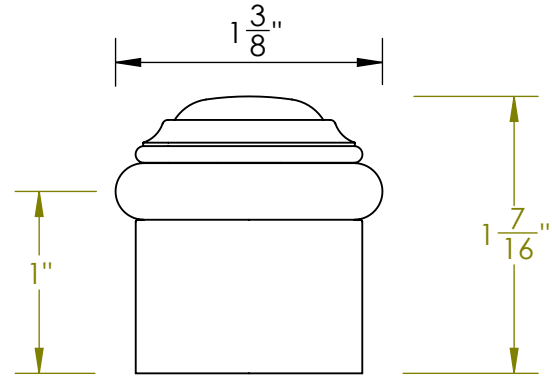

466FDSM-1

466FDSM-2

Merit Metal Products Inc.
242 Valley Road
Warrington, PA 18976
P 215-343-2500 F 215-343-4839

The information contained in this drawing is the sole intellectual property of Merit Metal Products. Any reproduction in part or as a whole without the written permission of Merit Metal Products is prohibited.

Unless Otherwise Specified:

Dimensions are in inches

All dimensions are from edge, theoretical sharp corner, or hole center.

	NAME	DATE
Drawn:	JHR	1/20/15

Comments:

TITLE:
**Gwynedd Collection
Door Stop**

PART. NO.
466FDSM-1 & 466FDSM-2