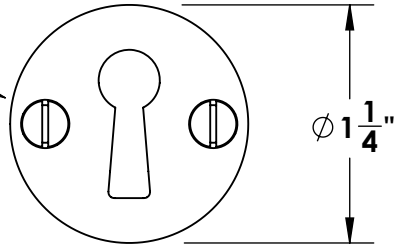

Merit Metal Products Inc.
242 Valley Road
Warrington, PA 18976
P 215-343-2500 F 215-343-4839

The information contained in this drawing is the sole intellectual property of Merit Metal Products. Any reproduction in part or as a whole without the written permission of Merit Metal Products is prohibited.

Unless Otherwise Specified:

Dimensions are in inches

All dimensions are from edge, theoretical sharp corner, or hole center.

	NAME	DATE
Drawn:	JHR	1/20/15

Comments:

TITLE:
**Gwynedd Collection
Bit Key Escutcheon**

PART. NO.
46668 & 46669