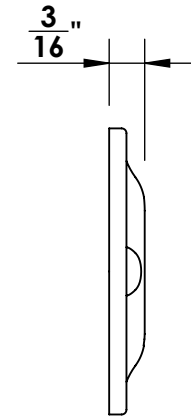

46668

#5 Screws

46669

#5 Screws

Merit Metal Products Inc.
242 Valley Road
Warrington, PA 18976
P 215-343-2500 F 215-343-4839

The information contained in this drawing is the sole intellectual property of Merit Metal Products. Any reproduction in part or as a whole without the written permission of Merit Metal Products is prohibited.

Unless Otherwise Specified:

Dimensions are in inches

All dimensions are from edge, theoretical sharp corner, or hole center.

	NAME	DATE
Drawn:	JHR	1/20/15

Comments:

TITLE:
**Gwynedd Collection
Bit Key Escutcheon**

PART. NO.
46668 & 46669