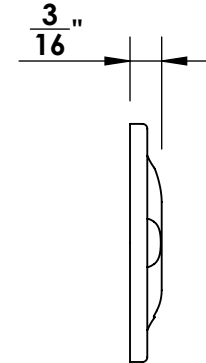

Merit Metal Products Inc.
242 Valley Road
Warrington, PA 18976
P 215-343-2500 F 215-343-4839

The information contained in this drawing is the sole intellectual property of Merit Metal Products. Any reproduction in part or as a whole without the written permission of Merit Metal Products is prohibited.

Unless Otherwise Specified:

Dimensions are in inches

All dimensions are from edge, theoretical sharp corner, or hole center.

	NAME	DATE
Drawn:	JHR	1/20/15

Comments:

TITLE:
**Gwynedd Collection
Bit Key Escutcheon**

PART. NO.
46668 & 46669