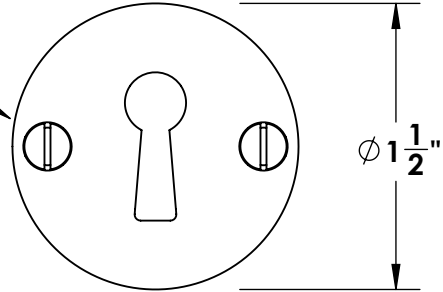

46668

#5 Screws

46669

#5 Screws

Merit Metal Products Inc.
242 Valley Road
Warrington, PA 18976
P 215-343-2500 F 215-343-4839

The information contained in this drawing is the sole intellectual property of Merit Metal Products. Any reproduction in part or as a whole without the written permission of Merit Metal Products is prohibited.

Unless Otherwise Specified:

Dimensions are in inches

All dimensions are from edge, theoretical sharp corner, or hole center.

	NAME	DATE
Drawn:	JHR	1/20/15

Comments:

TITLE:
**Gwynedd Collection
Bit Key Escutcheon**

PART. NO.
46668 & 46669