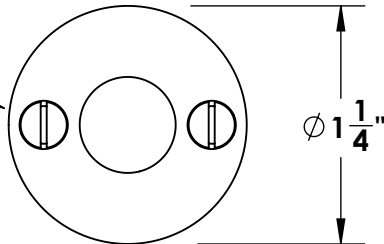

46660

#5 Screws

46661

#5 Screws

Merit Metal Products Inc.
242 Valley Road
Warrington, PA 18976
P 215-343-2500 F 215-343-4839

The information contained in this drawing is the sole intellectual property of Merit Metal Products. Any reproduction in part or as a whole without the written permission of Merit Metal Products is prohibited.

Unless Otherwise Specified:

Dimensions are in inches

All dimensions are from edge, theoretical sharp corner, or hole center.

	NAME	DATE
Drawn:	JHR	1/20/15

Comments:

TITLE: Gwynedd Collection
Emergency Key
Escutcheon with Plug

PART. NO.

46660 & 46661