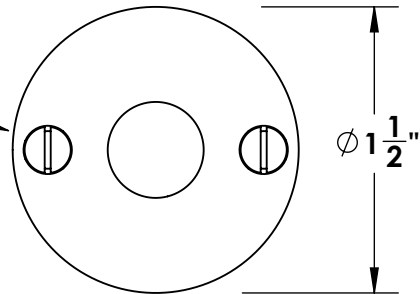

46660

#5 Screws

46661

#5 Screws

Merit Metal Products Inc.
242 Valley Road
Warrington, PA 18976
P 215-343-2500 F 215-343-4839

The information contained in this drawing is the sole intellectual property of Merit Metal Products. Any reproduction in part or as a whole without the written permission of Merit Metal Products is prohibited.

Unless Otherwise Specified:

Dimensions are in inches

All dimensions are from edge, theoretical sharp corner, or hole center.

	NAME	DATE
Drawn:	JHR	1/20/15

Comments:

TITLE: Gwynedd Collection
Emergency Key
Escutcheon with Plug

PART. NO.

46660 & 46661