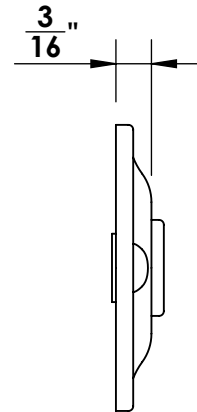

46660

#5 Screws

46661

#5 Screws

Merit Metal Products Inc.
242 Valley Road
Warrington, PA 18976
P 215-343-2500 F 215-343-4839

The information contained in this drawing is the sole intellectual property of Merit Metal Products. Any reproduction in part or as a whole without the written permission of Merit Metal Products is prohibited.

Unless Otherwise Specified:

Dimensions are in inches

All dimensions are from edge, theoretical sharp corner, or hole center.

	NAME	DATE
Drawn:	JHR	1/20/15

Comments:

TITLE: Gwynedd Collection
Emergency Key
Escutcheon with Plug

PART. NO.

46660 & 46661