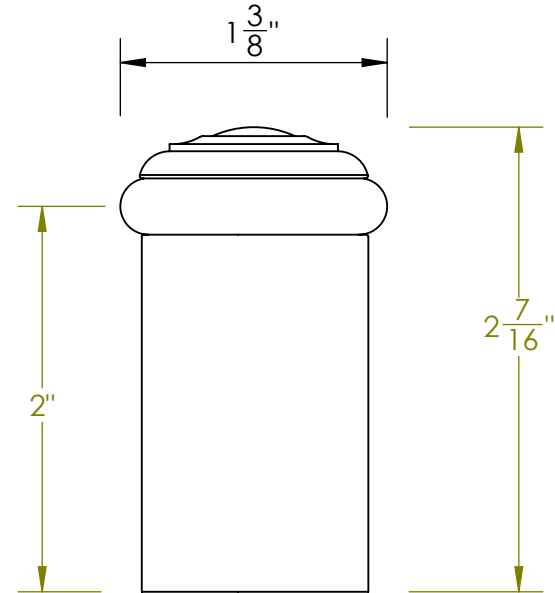

465FDSM-1

465FDSM-2

Merit Metal Products Inc.
242 Valley Road
Warrington, PA 18976
P 215-343-2500 F 215-343-4839

The information contained in this drawing is the sole intellectual property of Merit Metal Products. Any reproduction in part or as a whole without the written permission of Merit Metal Products is prohibited.

Unless Otherwise Specified:

Dimensions are in inches

All dimensions are from edge, theoretical sharp corner, or hole center.

	NAME	DATE
Drawn:	JHR	1/20/15
Comments:		

TITLE:
**Gwynedd Collection
Door Stop**

PART. NO.
465FDSM-1 & 465FDSM-2