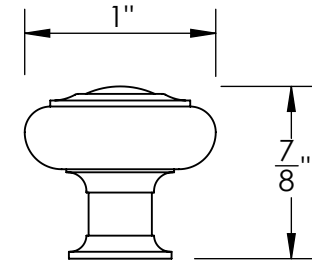

46570-.75

46570-1

Merit Metal Products Inc.
242 Valley Road
Warrington, PA 18976
P 215-343-2500 F 215-343-4839

The information contained in this drawing is the sole intellectual property of Merit Metal Products. Any reproduction in part or as a whole without the written permission of Merit Metal Products is prohibited.

Unless Otherwise Specified:

Dimensions are in inches

All dimensions are from edge, theoretical sharp corner, or hole center.

	NAME	DATE
Drawn:	JHR	1/20/15
Comments:		

TITLE:
**Gwynedd Collection
Cabinet Knob**

PART. NO.
**46570-.75   46570-1
46570-1.25   46570-1.5**