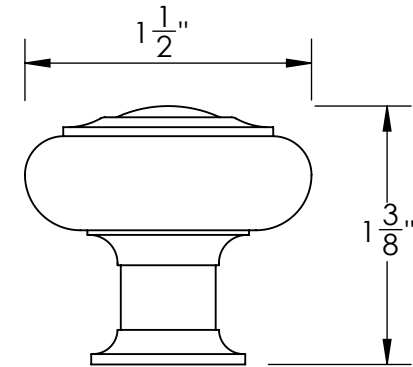

46570-.75

46570-1

46570-1.5

Merit Metal Products Inc.
242 Valley Road
Warrington, PA 18976
P 215-343-2500 F 215-343-4839

The information contained in this drawing is the sole intellectual property of Merit Metal Products. Any reproduction in part or as a whole without the written permission of Merit Metal Products is prohibited.

Unless Otherwise Specified:

Dimensions are in inches

All dimensions are from edge, theoretical sharp corner, or hole center.

	NAME	DATE
Drawn:	JHR	1/20/15
Comments:		

TITLE:
**Gwynedd Collection
Cabinet Knob**

PART. NO.
**46570-.75   46570-1
46570-1.25   46570-1.5**