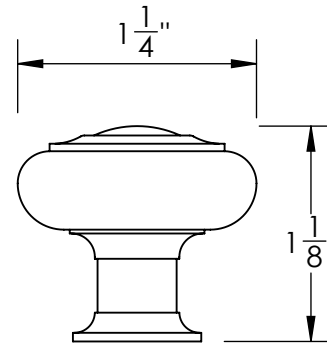

46570-1.25