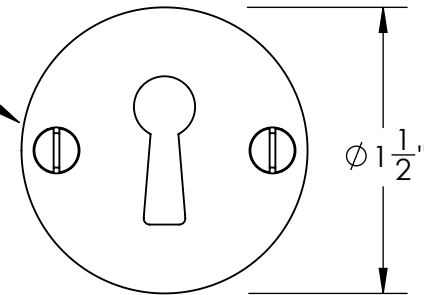

46568

#5 Screws

$\phi 1 \frac{1}{2}$ "

$\frac{1}{4}$ "

46569

#5 Screws

$\phi 1 \frac{1}{4}$ "

$\frac{3}{16}$ "

Unless Otherwise Specified:

Dimensions are in inches

All dimensions are from edge, theoretical sharp corner, or hole center.

	NAME	DATE
Drawn:	JHR	1/20/15

Comments:

TITLE:  
**Gwynedd Collection  
Bit Key Escutcheon**