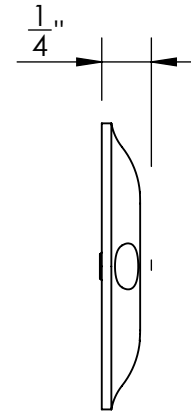

46568

#5 Screws

$\phi 1 \frac{1}{2}$ "

$\frac{1}{4}$ "

46569

#5 Screws

$\phi 1 \frac{1}{4}$ "

$\frac{3}{16}$ "

Unless Otherwise Specified:

Dimensions are in inches

All dimensions are from edge, theoretical sharp corner, or hole center.

	NAME	DATE
Drawn:	JHR	1/20/15

Comments:

TITLE:  
**Gwynedd Collection  
Bit Key Escutcheon**