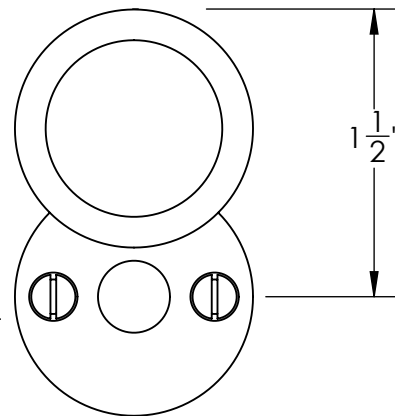

Merit Metal Products Inc.
242 Valley Road
Warrington, PA 18976
P 215-343-2500 F 215-343-4839

The information contained in this drawing is the sole intellectual property of Merit Metal Products. Any reproduction in part or as a whole without the written permission of Merit Metal Products is prohibited.

Unless Otherwise Specified:
Dimensions are in inches
All dimensions are from edge, theoretical sharp corner, or hole center.

	NAME	DATE
Drawn:	JHR	1/20/15

Comments:

TITLE: **Gwynedd Collection
Emergency Key Escutcheon
with Swivel Cover**

PART. NO.

46565 & 46566