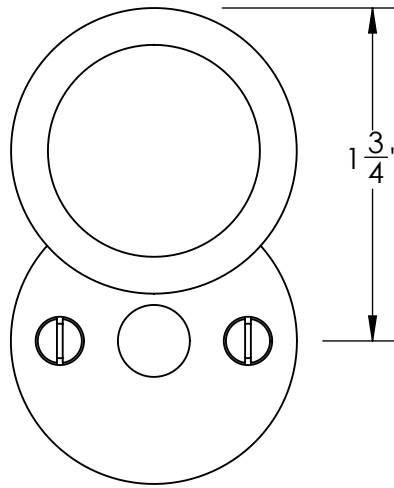

46565

#5 Screws

46566

#5 Screws

Merit Metal Products Inc.
242 Valley Road
Warrington, PA 18976
P 215-343-2500 F 215-343-4839

The information contained in this drawing is the sole intellectual property of Merit Metal Products. Any reproduction in part or as a whole without the written permission of Merit Metal Products is prohibited.

Unless Otherwise Specified:
Dimensions are in inches
All dimensions are from edge, theoretical sharp corner, or hole center.

	NAME	DATE
Drawn:	JHR	1/20/15

Comments:

TITLE: **Gwynedd Collection
Emergency Key Escutcheon
with Swivel Cover**

PART. NO.

46565 & 46566