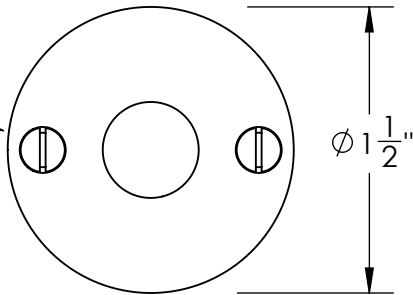

46560

#5 Screws

46561

#5 Screws

Merit Metal Products Inc.
242 Valley Road
Warrington, PA 18976
P 215-343-2500 F 215-343-4839

The information contained in this drawing is the sole intellectual property of Merit Metal Products. Any reproduction in part or as a whole without the written permission of Merit Metal Products is prohibited.

Unless Otherwise Specified:

Dimensions are in inches

All dimensions are from edge, theoretical sharp corner, or hole center.

	NAME	DATE
Drawn:	JHR	1/20/15

Comments:

TITLE: **Gwynedd Collection
Emergency Key
Escutcheon with Plug**

PART. NO.
46560 & 46561