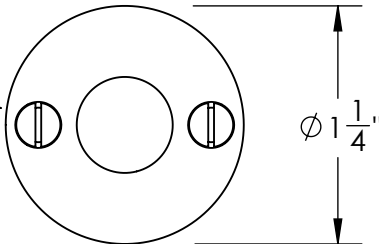

Merit Metal Products Inc.
242 Valley Road
Warrington, PA 18976
P 215-343-2500 F 215-343-4839

The information contained in this drawing is the sole intellectual property of Merit Metal Products. Any reproduction in part or as a whole without the written permission of Merit Metal Products is prohibited.

Unless Otherwise Specified:

Dimensions are in inches

All dimensions are from edge, theoretical sharp corner, or hole center.

	NAME	DATE
Drawn:	JHR	1/20/15

Comments:

TITLE: **Gwynedd Collection
Emergency Key
Escutcheon with Plug**

PART. NO.
46560 & 46561