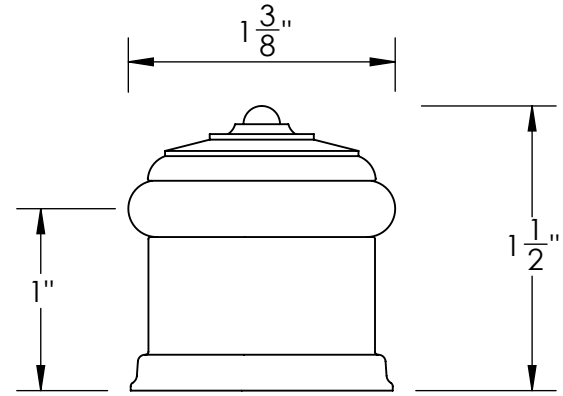

464FDS-1

464FDS-2

Merit Metal Products Inc.
242 Valley Road
Warrington, PA 18976
P 215-343-2500 F 215-343-4839

The information contained in this drawing is the sole intellectual property of Merit Metal Products. Any reproduction in part or as a whole without the written permission of Merit Metal Products is prohibited.

Unless Otherwise Specified:

Dimensions are in inches

All dimensions are from edge, theoretical sharp corner, or hole center.

	NAME	DATE
Drawn:	JHR	1/20/15

Comments:

TITLE:
**Gwynedd Collection
Door Stop**

PART. NO.
464FDS-1 & 464FDS-2