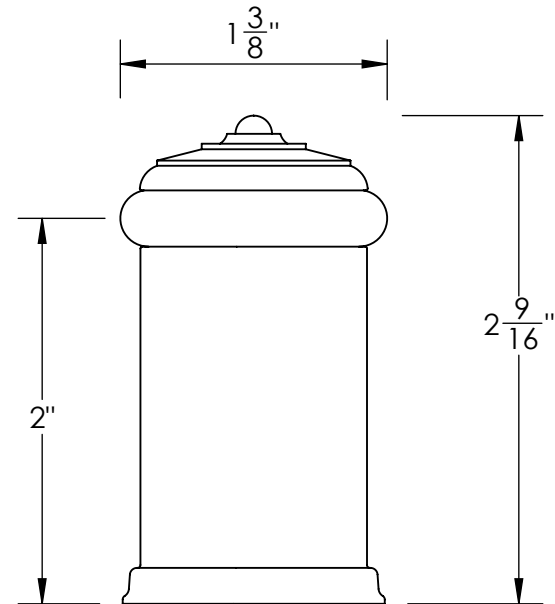

464FDS-1

464FDS-2

Merit Metal Products Inc.
242 Valley Road
Warrington, PA 18976
P 215-343-2500 F 215-343-4839

The information contained in this drawing is the sole intellectual property of Merit Metal Products. Any reproduction in part or as a whole without the written permission of Merit Metal Products is prohibited.

Unless Otherwise Specified:

Dimensions are in inches

All dimensions are from edge, theoretical sharp corner, or hole center.

	NAME	DATE
Drawn:	JHR	1/20/15

Comments:

TITLE:
**Gwynedd Collection
Door Stop**

PART. NO.
464FDS-1 & 464FDS-2