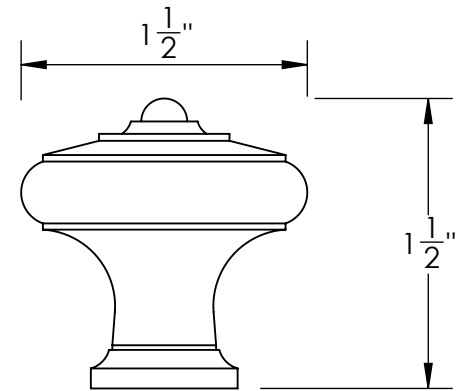

46470-.75

46470-1

46470-1.5

Merit Metal Products Inc.
242 Valley Road
Warrington, PA 18976
P 215-343-2500 F 215-343-4839

The information contained in this drawing is the sole intellectual property of Merit Metal Products. Any reproduction in part or as a whole without the written permission of Merit Metal Products is prohibited.

Unless Otherwise Specified:

Dimensions are in inches

All dimensions are from edge, theoretical sharp corner, or hole center.

	NAME	DATE
Drawn:	JHR	1/20/15

Comments:

TITLE:

**Gwynedd Collection
Cabinet Knob**

PART. NO.

**46470-.75   46470-1
46470-1.25   46470-1.5**