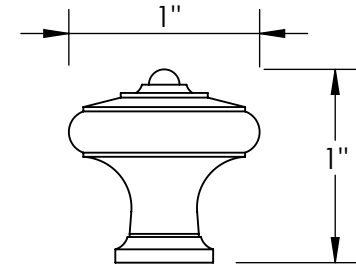

46470-.75

46470-1

Merit Metal Products Inc.
242 Valley Road
Warrington, PA 18976
P 215-343-2500 F 215-343-4839

The information contained in this drawing is the sole intellectual property of Merit Metal Products. Any reproduction in part or as a whole without the written permission of Merit Metal Products is prohibited.

Unless Otherwise Specified:

Dimensions are in inches

All dimensions are from edge, theoretical sharp corner, or hole center.

	NAME	DATE
Drawn:	JHR	1/20/15

Comments:

TITLE:

**Gwynedd Collection
Cabinet Knob**

PART. NO.

**46470-.75   46470-1
46470-1.25   46470-1.5**