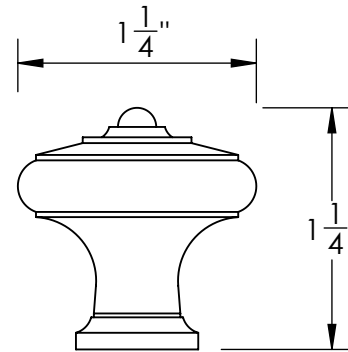

46470-1.25