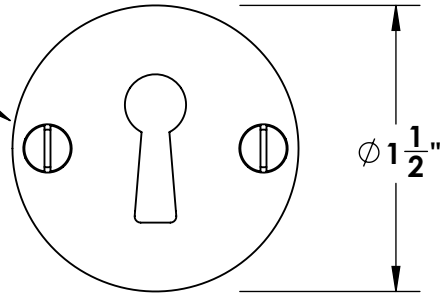

46468

#5 Screws

46469

#5 Screws

Merit Metal Products Inc.
242 Valley Road
Warrington, PA 18976
P 215-343-2500 F 215-343-4839

The information contained in this drawing is the sole intellectual property of Merit Metal Products. Any reproduction in part or as a whole without the written permission of Merit Metal Products is prohibited.

Unless Otherwise Specified:

Dimensions are in inches

All dimensions are from edge, theoretical sharp corner, or hole center.

	NAME	DATE
Drawn:	JHR	1/20/15

Comments:

TITLE:
**Gwynedd Collection
Bit Key Escutcheon**

PART. NO.
46468 & 46469