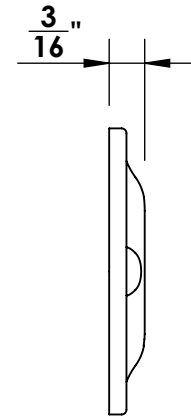

46468

#5 Screws

46469

#5 Screws

Merit Metal Products Inc.
242 Valley Road
Warrington, PA 18976
P 215-343-2500 F 215-343-4839

The information contained in this drawing is the sole intellectual property of Merit Metal Products. Any reproduction in part or as a whole without the written permission of Merit Metal Products is prohibited.

Unless Otherwise Specified:

Dimensions are in inches

All dimensions are from edge, theoretical sharp corner, or hole center.

	NAME	DATE
Drawn:	JHR	1/20/15

Comments:

TITLE:
**Gwynedd Collection
Bit Key Escutcheon**

PART. NO.
46468 & 46469