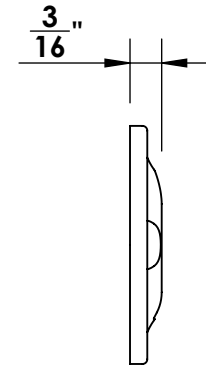

Merit Metal Products Inc.
242 Valley Road
Warrington, PA 18976
P 215-343-2500 F 215-343-4839

The information contained in this drawing is the sole intellectual property of Merit Metal Products. Any reproduction in part or as a whole without the written permission of Merit Metal Products is prohibited.

Unless Otherwise Specified:

Dimensions are in inches

All dimensions are from edge, theoretical sharp corner, or hole center.

	NAME	DATE
Drawn:	JHR	1/20/15

Comments:

TITLE:
**Gwynedd Collection
Bit Key Escutcheon**

PART. NO.
46468 & 46469