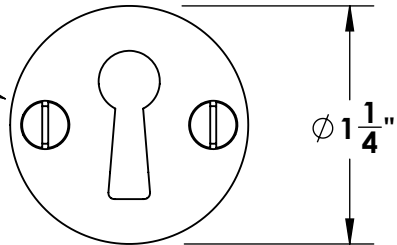

Merit Metal Products Inc.
242 Valley Road
Warrington, PA 18976
P 215-343-2500 F 215-343-4839

The information contained in this drawing is the sole intellectual property of Merit Metal Products. Any reproduction in part or as a whole without the written permission of Merit Metal Products is prohibited.

Unless Otherwise Specified:

Dimensions are in inches

All dimensions are from edge, theoretical sharp corner, or hole center.

	NAME	DATE
Drawn:	JHR	1/20/15

Comments:

TITLE:
**Gwynedd Collection
Bit Key Escutcheon**

PART. NO.
46468 & 46469