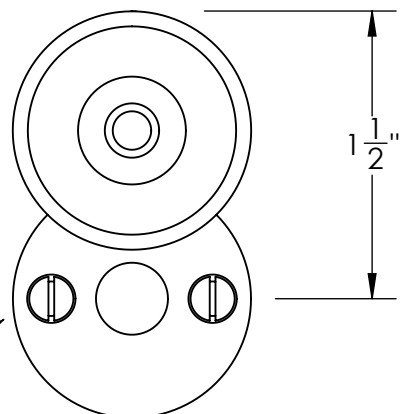

Merit Metal Products Inc.
242 Valley Road
Warrington, PA 18976
P 215-343-2500 F 215-343-4839

The information contained in this drawing is the sole intellectual property of Merit Metal Products. Any reproduction in part or as a whole without the written permission of Merit Metal Products is prohibited.

Unless Otherwise Specified:

Dimensions are in inches

All dimensions are from edge, theoretical sharp corner, or hole center.

	NAME	DATE
Drawn:	JHR	1/20/15

Comments:

TITLE: **Gwynedd Collection
Emergency Key Escutcheon
with Swivel Cover**

PART. NO.

46465 & 46466