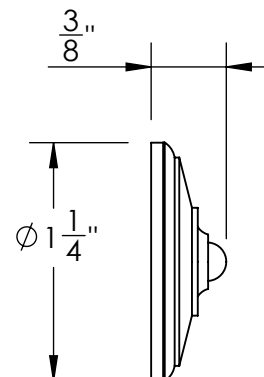

Merit Metal Products Inc.
242 Valley Road
Warrington, PA 18976
P 215-343-2500 F 215-343-4839

The information contained in this drawing is the sole intellectual property of Merit Metal Products. Any reproduction in part or as a whole without the written permission of Merit Metal Products is prohibited.

Unless Otherwise Specified:

Dimensions are in inches

All dimensions are from edge, theoretical sharp corner, or hole center.

	NAME	DATE
Drawn:	JHR	1/20/15

Comments:

TITLE: **Gwynedd Collection
Emergency Key Escutcheon
with Swivel Cover**

PART. NO.

46465 & 46466