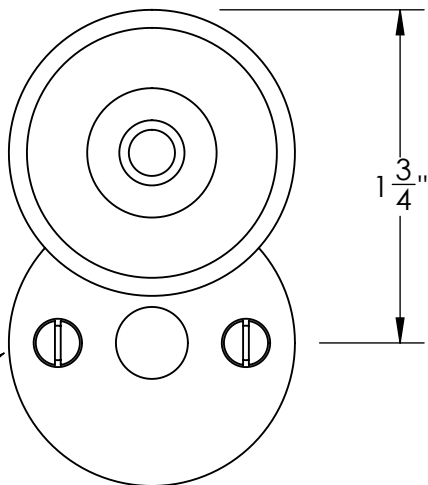

46465

#5 Screws

46466

#5 Screws

Merit Metal Products Inc.
242 Valley Road
Warrington, PA 18976
P 215-343-2500 F 215-343-4839

The information contained in this drawing is the sole intellectual property of Merit Metal Products. Any reproduction in part or as a whole without the written permission of Merit Metal Products is prohibited.

Unless Otherwise Specified:

Dimensions are in inches

All dimensions are from edge, theoretical sharp corner, or hole center.

	NAME	DATE
Drawn:	JHR	1/20/15

Comments:

TITLE: **Gwynedd Collection
Emergency Key Escutcheon
with Swivel Cover**

PART. NO.

46465 & 46466