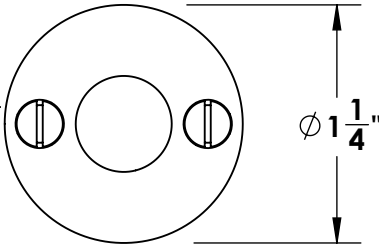

Merit Metal Products Inc.
242 Valley Road
Warrington, PA 18976
P 215-343-2500 F 215-343-4839

The information contained in this drawing is the sole intellectual property of Merit Metal Products. Any reproduction in part or as a whole without the written permission of Merit Metal Products is prohibited.

Unless Otherwise Specified:

Dimensions are in inches

All dimensions are from edge, theoretical sharp corner, or hole center.

	NAME	DATE
Drawn:	JHR	1/20/15

Comments:

TITLE: **Gwynedd Collection
Emergency Key
Escutcheon with Plug**

PART. NO.
46460 & 46461