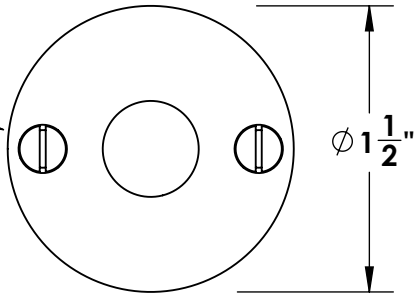

46460

#5 Screws

46461

#5 Screws

Merit Metal Products Inc.
242 Valley Road
Warrington, PA 18976
P 215-343-2500 F 215-343-4839

The information contained in this drawing is the sole intellectual property of Merit Metal Products. Any reproduction in part or as a whole without the written permission of Merit Metal Products is prohibited.

Unless Otherwise Specified:

Dimensions are in inches

All dimensions are from edge, theoretical sharp corner, or hole center.

	NAME	DATE
Drawn:	JHR	1/20/15

Comments:

TITLE: **Gwynedd Collection
Emergency Key
Escutcheon with Plug**

PART. NO.
46460 & 46461