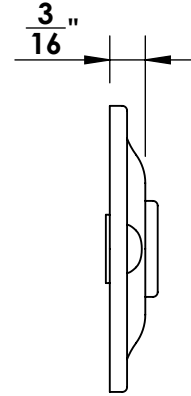

46460

#5 Screws

46461

#5 Screws

Merit Metal Products Inc.  
242 Valley Road  
Warrington, PA 18976  
P 215-343-2500 F 215-343-4839

The information contained in this drawing is the sole intellectual property of Merit Metal Products. Any reproduction in part or as a whole without the written permission of Merit Metal Products is prohibited.

Unless Otherwise Specified:

Dimensions are in inches

All dimensions are from edge, theoretical sharp corner, or hole center.

	NAME	DATE
Drawn:	JHR	1/20/15

Comments:

TITLE: **Gwynedd Collection  
Emergency Key  
Escutcheon with Plug**

PART. NO.  
**46460 & 46461**