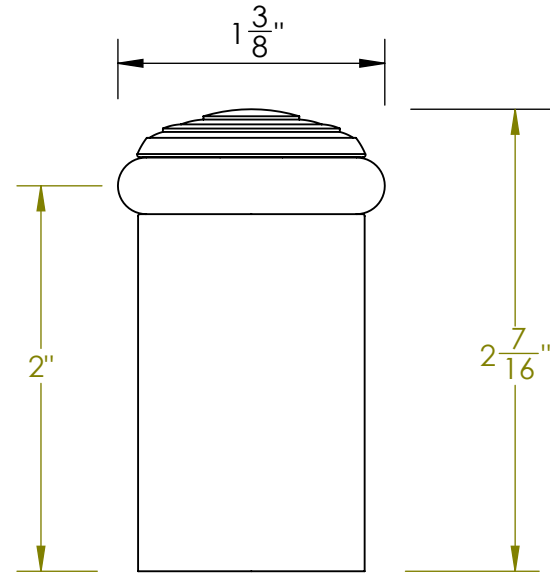

463FDSM-1

463FDSM-2

Merit Metal Products Inc.
242 Valley Road
Warrington, PA 18976
P 215-343-2500 F 215-343-4839

The information contained in this drawing is the sole intellectual property of Merit Metal Products. Any reproduction in part or as a whole without the written permission of Merit Metal Products is prohibited.

Unless Otherwise Specified:

Dimensions are in inches

All dimensions are from edge, theoretical sharp corner, or hole center.

	NAME	DATE
Drawn:	JHR	1/20/15

Comments:

TITLE:
Gwynedd Collection Door Stop

PART. NO.
463FDSM-1 & 463FDSM-2