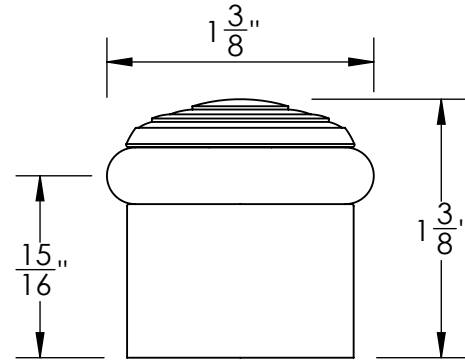

463FDSM-1

463FDSM-2

Merit Metal Products Inc.
242 Valley Road
Warrington, PA 18976
P 215-343-2500 F 215-343-4839

The information contained in this drawing is the sole intellectual property of Merit Metal Products. Any reproduction in part or as a whole without the written permission of Merit Metal Products is prohibited.

Unless Otherwise Specified:

Dimensions are in inches

All dimensions are from edge, theoretical sharp corner, or hole center.

	NAME	DATE
Drawn:	JHR	1/20/15

Comments:

TITLE:
Gwynedd Collection Door Stop

PART. NO.
463FDSM-1 & 463FDSM-2