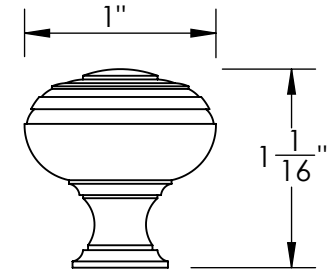

46370-.75

46370-1

Merit Metal Products Inc.
242 Valley Road
Warrington, PA 18976
P 215-343-2500 F 215-343-4839

The information contained in this drawing is the sole intellectual property of Merit Metal Products. Any reproduction in part or as a whole without the written permission of Merit Metal Products is prohibited.

Unless Otherwise Specified:

Dimensions are in inches

All dimensions are from edge, theoretical sharp corner, or hole center.

	NAME	DATE
Drawn:	JHR	1/20/15

Comments:

TITLE:

**Gwynedd Collection
Cabinet Knob**

PART. NO.

**46370-.75   46370-1
46370-1.25   46370-1.5**