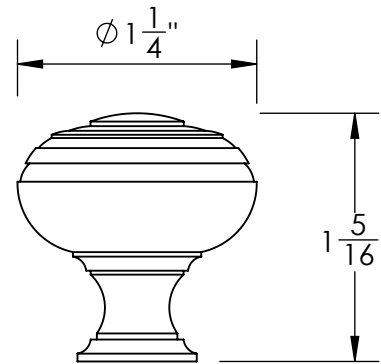

46370-1.25