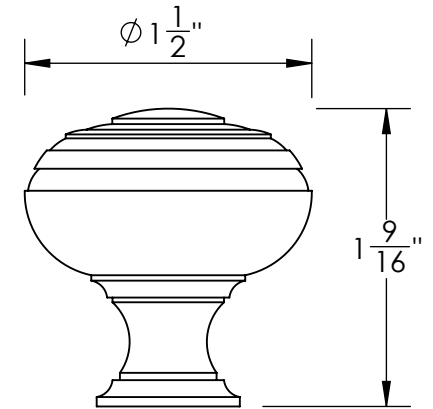

46370-.75

46370-1

46370-1.5

Merit Metal Products Inc.
242 Valley Road
Warrington, PA 18976
P 215-343-2500 F 215-343-4839

The information contained in this drawing is the sole intellectual property of Merit Metal Products. Any reproduction in part or as a whole without the written permission of Merit Metal Products is prohibited.

Unless Otherwise Specified:

Dimensions are in inches

All dimensions are from edge, theoretical sharp corner, or hole center.

	NAME	DATE
Drawn:	JHR	1/20/15

Comments:

TITLE:

**Gwynedd Collection
Cabinet Knob**

PART. NO.

**46370-.75   46370-1
46370-1.25   46370-1.5**