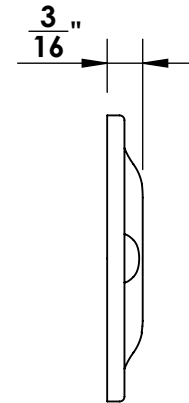

46368

#5 Screws

46369

#5 Screws

EST. 1876  
Merit Metal Products Inc.  
242 Valley Road  
Warrington, PA 18976  
P 215-343-2500 F 215-343-4839

The information contained in this drawing is the sole intellectual property of Merit Metal Products. Any reproduction in part or as a whole without the written permission of Merit Metal Products is prohibited.

Unless Otherwise Specified:

Dimensions are in inches

All dimensions are from edge, theoretical sharp corner, or hole center.

|        | NAME | DATE    |
|--------|------|---------|
| Drawn: | JHR  | 1/20/15 |

Comments:

TITLE:  
**Gwynedd Collection  
Bit Key Escutcheon**

PART. NO.  
**46368 & 46369**