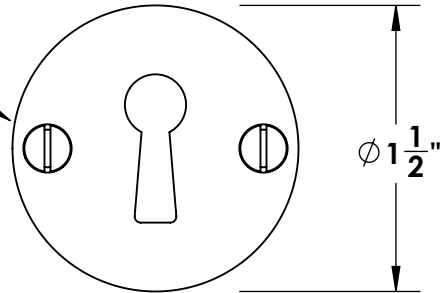

46368

#5 Screws

46369

#5 Screws

EST. 1876
Merit Metal Products Inc.
242 Valley Road
Warrington, PA 18976
P 215-343-2500 F 215-343-4839

The information contained in this drawing is the sole intellectual property of Merit Metal Products. Any reproduction in part or as a whole without the written permission of Merit Metal Products is prohibited.

Unless Otherwise Specified:

Dimensions are in inches

All dimensions are from edge, theoretical sharp corner, or hole center.

	NAME	DATE
Drawn:	JHR	1/20/15

Comments:

TITLE:
**Gwynedd Collection
Bit Key Escutcheon**

PART. NO.
46368 & 46369