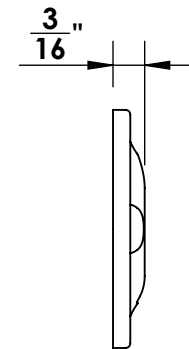

46368

#5 Screws

46369

#5 Screws

EST. 1876  
Merit Metal Products Inc.  
242 Valley Road  
Warrington, PA 18976  
P 215-343-2500 F 215-343-4839

The information contained in this drawing is the sole intellectual property of Merit Metal Products. Any reproduction in part or as a whole without the written permission of Merit Metal Products is prohibited.

Unless Otherwise Specified:

Dimensions are in inches

All dimensions are from edge, theoretical sharp corner, or hole center.

|        | NAME | DATE    |
|--------|------|---------|
| Drawn: | JHR  | 1/20/15 |

Comments:

TITLE:  
**Gwynedd Collection  
Bit Key Escutcheon**

PART. NO.  
**46368 & 46369**