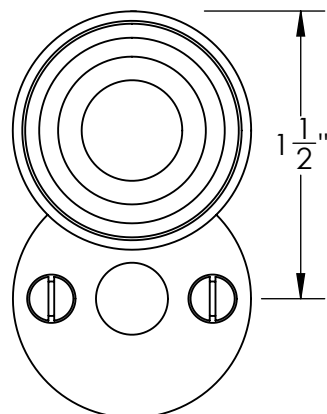

46365

#5 Screws

46366

#5 Screws

Merit Metal Products Inc.
242 Valley Road
Warrington, PA 18976
P 215-343-2500 F 215-343-4839

The information contained in this drawing is the sole intellectual property of Merit Metal Products. Any reproduction in part or as a whole without the written permission of Merit Metal Products is prohibited.

Unless Otherwise Specified:

Dimensions are in inches

All dimensions are from edge, theoretical sharp corner, or hole center.

	NAME	DATE
Drawn:	JHR	1/20/15

Comments:

TITLE: **Gwynedd Collection
Emergency Key Escutcheon
with Swivel Cover**