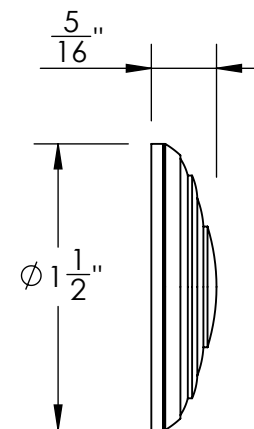

46365

#5 Screws

46366

#5 Screws

Merit Metal Products Inc.
242 Valley Road
Warrington, PA 18976
P 215-343-2500 F 215-343-4839

The information contained in this drawing is the sole intellectual property of Merit Metal Products. Any reproduction in part or as a whole without the written permission of Merit Metal Products is prohibited.

Unless Otherwise Specified:

Dimensions are in inches

All dimensions are from edge, theoretical sharp corner, or hole center.

	NAME	DATE
Drawn:	JHR	1/20/15

Comments:

TITLE: **Gwynedd Collection
Emergency Key Escutcheon
with Swivel Cover**

PART. NO.

46365 & 46366