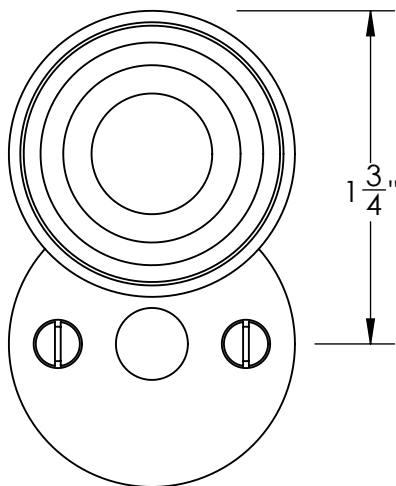

46365

#5 Screws

46366

#5 Screws

Merit Metal Products Inc.
242 Valley Road
Warrington, PA 18976
P 215-343-2500 F 215-343-4839

The information contained in this drawing is the sole intellectual property of Merit Metal Products. Any reproduction in part or as a whole without the written permission of Merit Metal Products is prohibited.

Unless Otherwise Specified:

Dimensions are in inches

All dimensions are from edge, theoretical sharp corner, or hole center.

	NAME	DATE
Drawn:	JHR	1/20/15

Comments:

TITLE: **Gwynedd Collection
Emergency Key Escutcheon
with Swivel Cover**