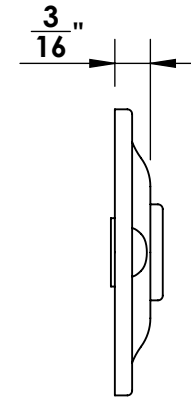

46360

#5 Screws

46361

#5 Screws

Merit Metal Products Inc.
242 Valley Road
Warrington, PA 18976
P 215-343-2500 F 215-343-4839

The information contained in this drawing is the sole intellectual property of Merit Metal Products. Any reproduction in part or as a whole without the written permission of Merit Metal Products is prohibited.

Unless Otherwise Specified:

Dimensions are in inches

All dimensions are from edge, theoretical sharp corner, or hole center.

	NAME	DATE
Drawn:	JHR	1/20/15

Comments:

TITLE: Gwynedd Collection
Emergency Key
Escutcheon with Plug

PART. NO.

46360 & 46361