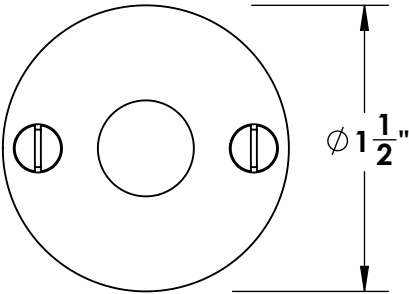

46360

#5 Screws

46361

#5 Screws

Merit Metal Products Inc.
242 Valley Road
Warrington, PA 18976
P 215-343-2500 F 215-343-4839

The information contained in this drawing is the sole intellectual property of Merit Metal Products. Any reproduction in part or as a whole without the written permission of Merit Metal Products is prohibited.

Unless Otherwise Specified:

Dimensions are in inches

All dimensions are from edge, theoretical sharp corner, or hole center.

	NAME	DATE
Drawn:	JHR	1/20/15

Comments:

TITLE: Gwynedd Collection
Emergency Key
Escutcheon with Plug

PART. NO.

46360 & 46361