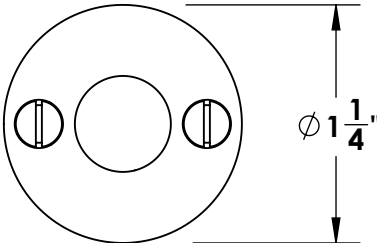

46360

#5 Screws

46361

#5 Screws

Merit Metal Products Inc.
242 Valley Road
Warrington, PA 18976
P 215-343-2500 F 215-343-4839

The information contained in this drawing is the sole intellectual property of Merit Metal Products. Any reproduction in part or as a whole without the written permission of Merit Metal Products is prohibited.

Unless Otherwise Specified:

Dimensions are in inches

All dimensions are from edge, theoretical sharp corner, or hole center.

	NAME	DATE
Drawn:	JHR	1/20/15

Comments:

TITLE: Gwynedd Collection
Emergency Key
Escutcheon with Plug

PART. NO.

46360 & 46361