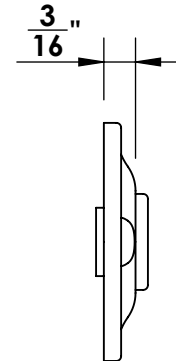

46360

#5 Screws

46361

#5 Screws

Merit Metal Products Inc.
242 Valley Road
Warrington, PA 18976
P 215-343-2500 F 215-343-4839

The information contained in this drawing is the sole intellectual property of Merit Metal Products. Any reproduction in part or as a whole without the written permission of Merit Metal Products is prohibited.

Unless Otherwise Specified:

Dimensions are in inches

All dimensions are from edge, theoretical sharp corner, or hole center.

	NAME	DATE
Drawn:	JHR	1/20/15

Comments:

TITLE: Gwynedd Collection
Emergency Key
Escutcheon with Plug

PART. NO.

46360 & 46361