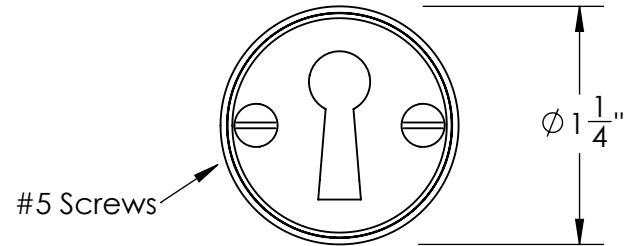

46268

46269

Merit Metal Products Inc.
242 Valley Road
Warrington, PA 18976
P 215-343-2500 F 215-343-4839

The information contained in this drawing is the sole intellectual property of Merit Metal Products. Any reproduction in part or as a whole without the written permission of Merit Metal Products is prohibited.

Unless Otherwise Specified:

Dimensions are in inches

All dimensions are from edge, theoretical sharp corner, or hole center.

	NAME	DATE
Drawn:	JHR	1/20/15

Comments:

TITLE:

**Gwynedd Collection
Bit Key Escutcheon**

PART. NO.

46268 & 46269