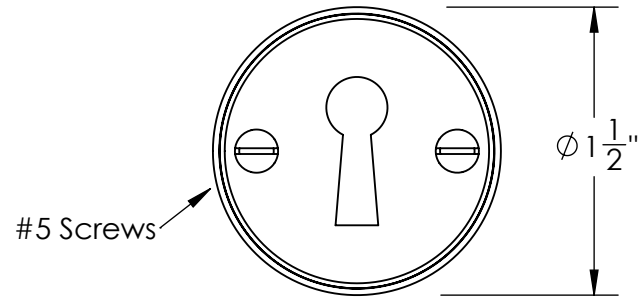

46268

46269

Merit Metal Products Inc.
242 Valley Road
Warrington, PA 18976
P 215-343-2500 F 215-343-4839

The information contained in this drawing is the sole intellectual property of Merit Metal Products. Any reproduction in part or as a whole without the written permission of Merit Metal Products is prohibited.

Unless Otherwise Specified:

Dimensions are in inches

All dimensions are from edge, theoretical sharp corner, or hole center.

	NAME	DATE
Drawn:	JHR	1/20/15

Comments:

TITLE:

**Gwynedd Collection
Bit Key Escutcheon**

PART. NO.

46268 & 46269