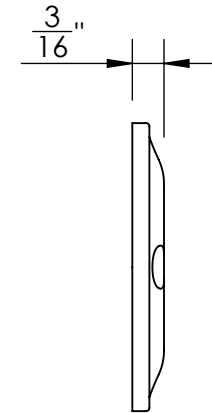

46268

46269

Merit Metal Products Inc.
242 Valley Road
Warrington, PA 18976
P 215-343-2500 F 215-343-4839

The information contained in this drawing is the sole intellectual property of Merit Metal Products. Any reproduction in part or as a whole without the written permission of Merit Metal Products is prohibited.

Unless Otherwise Specified:

Dimensions are in inches

All dimensions are from edge, theoretical sharp corner, or hole center.

	NAME	DATE
Drawn:	JHR	1/20/15

Comments:

TITLE:

**Gwynedd Collection
Bit Key Escutcheon**

PART. NO.

46268 & 46269