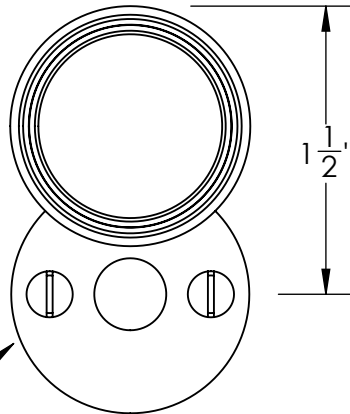

Merit Metal Products Inc.
242 Valley Road
Warrington, PA 18976
P 215-343-2500 F 215-343-4839

The information contained in this drawing is the sole intellectual property of Merit Metal Products. Any reproduction in part or as a whole without the written permission of Merit Metal Products is prohibited.

Unless Otherwise Specified:

Dimensions are in inches

All dimensions are from edge, theoretical sharp corner, or hole center.

	NAME	DATE
Drawn:	JHR	1/20/15

Comments:

TITLE: **Gwynedd Collection
Emergency Key Escutcheon
with Swivel Cover**

PART. NO.

46265 & 46266