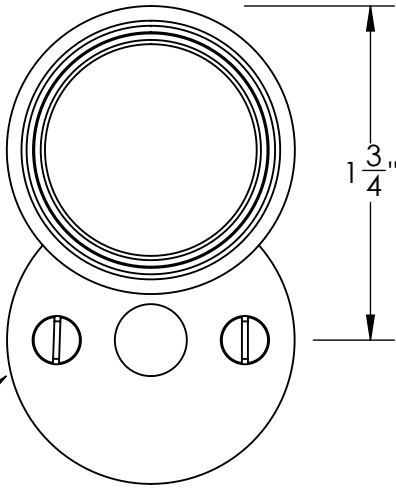

46265

#5 Screws

46266

#5 Screws

Merit Metal Products Inc.  
242 Valley Road  
Warrington, PA 18976  
P 215-343-2500 F 215-343-4839

The information contained in this drawing is the sole intellectual property of Merit Metal Products. Any reproduction in part or as a whole without the written permission of Merit Metal Products is prohibited.

Unless Otherwise Specified:

Dimensions are in inches

All dimensions are from edge, theoretical sharp corner, or hole center.

	NAME	DATE
Drawn:	JHR	1/20/15

Comments:

TITLE: **Gwynedd Collection  
Emergency Key Escutcheon  
with Swivel Cover**

PART. NO.

**46265 & 46266**