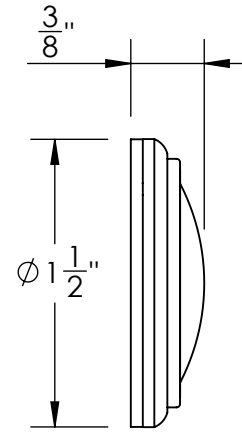

46265

#5 Screws

46266

#5 Screws

Merit Metal Products Inc.
242 Valley Road
Warrington, PA 18976
P 215-343-2500 F 215-343-4839

The information contained in this drawing is the sole intellectual property of Merit Metal Products. Any reproduction in part or as a whole without the written permission of Merit Metal Products is prohibited.

Unless Otherwise Specified:

Dimensions are in inches

All dimensions are from edge, theoretical sharp corner, or hole center.

	NAME	DATE
Drawn:	JHR	1/20/15

Comments:

TITLE: **Gwynedd Collection
Emergency Key Escutcheon
with Swivel Cover**

PART. NO.

46265 & 46266