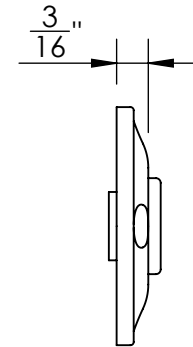

46260

#5 Screws

46261

#5 Screws

Merit Metal Products Inc.
242 Valley Road
Warrington, PA 18976
P 215-343-2500 F 215-343-4839

The information contained in this drawing is the sole intellectual property of Merit Metal Products. Any reproduction in part or as a whole without the written permission of Merit Metal Products is prohibited.

Unless Otherwise Specified:

Dimensions are in inches

All dimensions are from edge, theoretical sharp corner, or hole center.

	NAME	DATE
Drawn:	JHR	1/20/15

Comments:

TITLE: **Gwynedd Collection
Emergency Key
Escutcheon with Plug**