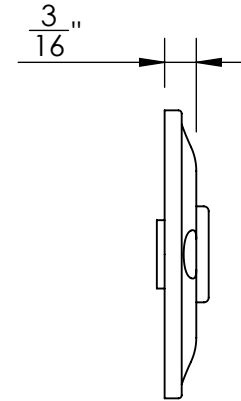

46260

#5 Screws

46261

#5 Screws

Merit Metal Products Inc.
242 Valley Road
Warrington, PA 18976
P 215-343-2500 F 215-343-4839

The information contained in this drawing is the sole intellectual property of Merit Metal Products. Any reproduction in part or as a whole without the written permission of Merit Metal Products is prohibited.

Unless Otherwise Specified:

Dimensions are in inches

All dimensions are from edge, theoretical sharp corner, or hole center.

	NAME	DATE
Drawn:	JHR	1/20/15

Comments:

TITLE: **Gwynedd Collection
Emergency Key
Escutcheon with Plug**

PART. NO.
46260 & 46261