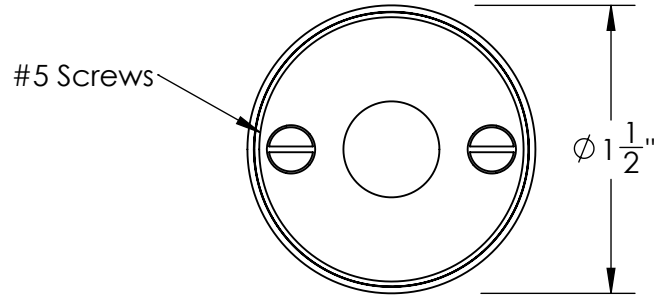

46260

#5 Screws

46261

#5 Screws

Merit Metal Products Inc.
242 Valley Road
Warrington, PA 18976
P 215-343-2500 F 215-343-4839

The information contained in this drawing is the sole intellectual property of Merit Metal Products. Any reproduction in part or as a whole without the written permission of Merit Metal Products is prohibited.

Unless Otherwise Specified:

Dimensions are in inches

All dimensions are from edge, theoretical sharp corner, or hole center.

	NAME	DATE
Drawn:	JHR	1/20/15

Comments:

TITLE: **Gwynedd Collection
Emergency Key
Escutcheon with Plug**

PART. NO.
46260 & 46261