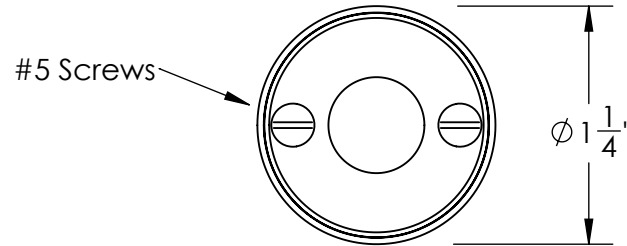

46260

#5 Screws

46261

#5 Screws

Merit Metal Products Inc.
242 Valley Road
Warrington, PA 18976
P 215-343-2500 F 215-343-4839

The information contained in this drawing is the sole intellectual property of Merit Metal Products. Any reproduction in part or as a whole without the written permission of Merit Metal Products is prohibited.

Unless Otherwise Specified:

Dimensions are in inches

All dimensions are from edge, theoretical sharp corner, or hole center.

	NAME	DATE
Drawn:	JHR	1/20/15

Comments:

TITLE: **Gwynedd Collection
Emergency Key
Escutcheon with Plug**

PART. NO.
46260 & 46261