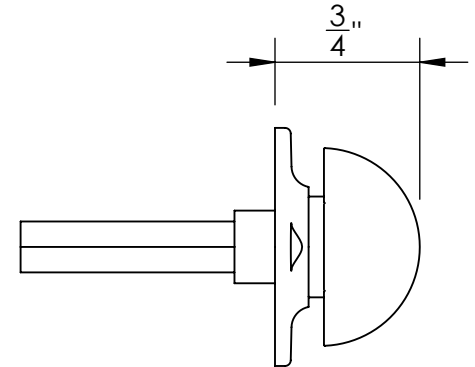

EST. 1876

Merit Metal Products Inc.
242 Valley Road
Warrington, PA 18976
P 215-343-2500 F 215-343-4839

The information contained in this drawing is the sole intellectual property of Merit Metal Products. Any reproduction in part or as a whole without the written permission of Merit Metal Products is prohibited.

Unless Otherwise Specified:

Dimensions are in inches

All dimensions are from edge, theoretical sharp corner, or hole center.

	NAME	DATE
Drawn:	JHR	1/20/15

Comments:

TITLE:
**Merion Collection
Modern Thumbturn
with 3/16" Spindle**

PART. NO.
46156 & 46157