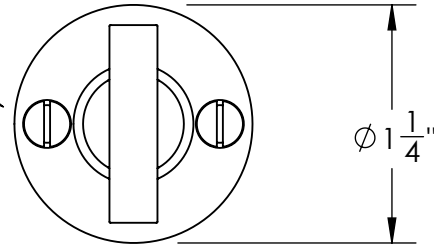

EST. 1876

Merit Metal Products Inc.
242 Valley Road
Warrington, PA 18976
P 215-343-2500 F 215-343-4839

The information contained in this drawing is the sole intellectual property of Merit Metal Products. Any reproduction in part or as a whole without the written permission of Merit Metal Products is prohibited.

Unless Otherwise Specified:

Dimensions are in inches

All dimensions are from edge, theoretical sharp corner, or hole center.

	NAME	DATE
Drawn:	JHR	1/20/15

Comments:

TITLE:
**Merion Collection
Modern Thumbturn
with 3/16" Spindle**

PART. NO.
46156 & 46157