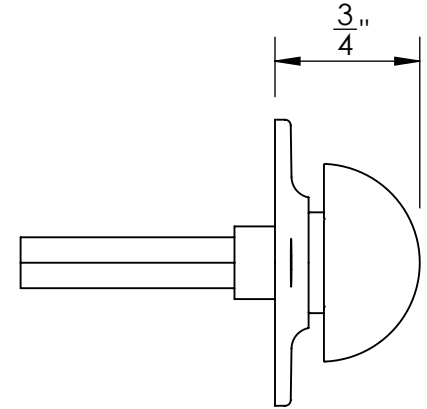

46156

#5 Screws

46157

#5 Screws

EST. 1876

Merit Metal Products Inc.  
242 Valley Road  
Warrington, PA 18976  
P 215-343-2500 F 215-343-4839

The information contained in this drawing is the sole intellectual property of Merit Metal Products. Any reproduction in part or as a whole without the written permission of Merit Metal Products is prohibited.

Unless Otherwise Specified:

Dimensions are in inches

All dimensions are from edge, theoretical sharp corner, or hole center.

	NAME	DATE
Drawn:	JHR	1/20/15

Comments:

TITLE:  
**Merion Collection  
Modern Thumbturn  
with 3/16" Spindle**

PART. NO.  
**46156 & 46157**