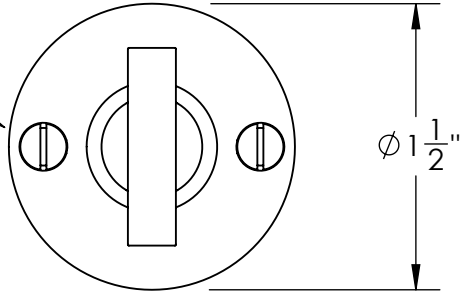

46156

#5 Screws

46157

#5 Screws

EST. 1876

Merit Metal Products Inc.
242 Valley Road
Warrington, PA 18976
P 215-343-2500 F 215-343-4839

The information contained in this drawing is the sole intellectual property of Merit Metal Products. Any reproduction in part or as a whole without the written permission of Merit Metal Products is prohibited.

Unless Otherwise Specified:

Dimensions are in inches

All dimensions are from edge, theoretical sharp corner, or hole center.

	NAME	DATE
Drawn:	JHR	1/20/15

Comments:

TITLE:
**Merion Collection
Modern Thumbturn
with 3/16" Spindle**

PART. NO.
46156 & 46157