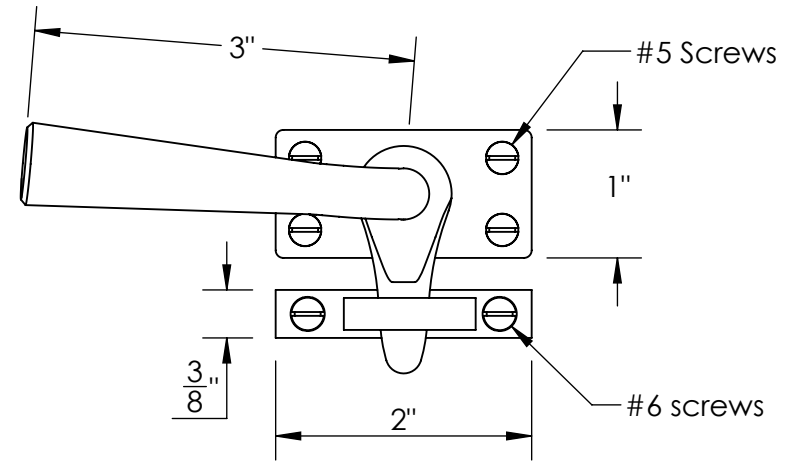

Shown above: 461-CASEMENT-LH
Other lever styles also available

Available Keeper Styles:

1323SC

1323SM

1323RIM

Merit Metal Products Inc.
242 Valley Road
Warrington, PA 18976
P 215-343-2500 F 215-343-4839

The information contained in this drawing is the sole intellectual property of Merit Metal Products. Any reproduction in part or as a whole without the written permission of Merit Metal Products is prohibited.

Unless Otherwise Specified:

Dimensions are in inches

All dimensions are from edge, theoretical sharp corner, or hole center.

	NAME	DATE
Drawn:	SKP	1/20/15

Comments:

TITLE:
**Window Casement
Left Hand**

PART. NO.
461-CASEMENT-LH