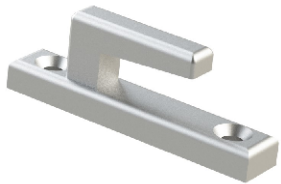

Shown above: 461-CASEMENT-LH
Other lever styles also available

Available Keeper Styles:

1323SC

1323SM

1323RIM

Merit Metal Products Inc.
242 Valley Road
Warrington, PA 18976
P 215-343-2500 F 215-343-4839

The information contained in this drawing is the sole intellectual property of Merit Metal Products. Any reproduction in part or as a whole without the written permission of Merit Metal Products is prohibited.

Unless Otherwise Specified:

Dimensions are in inches

All dimensions are from edge, theoretical sharp corner, or hole center.

	NAME	DATE
Drawn:	SKP	1/20/15

Comments:

TITLE:
**Window Casement
Left Hand**

PART. NO.
461-CASEMENT-LH