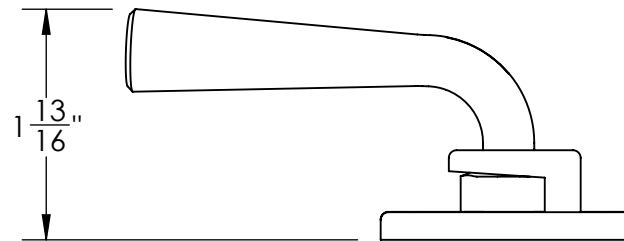

Shown above: 461-CASEMENT-LH
Other lever styles also available

Available Keeper Styles:

1323SC

1323SM

1323RIM

Merit Metal Products Inc.
242 Valley Road
Warrington, PA 18976
P 215-343-2500 F 215-343-4839

The information contained in this drawing is the sole intellectual property of Merit Metal Products. Any reproduction in part or as a whole without the written permission of Merit Metal Products is prohibited.

Unless Otherwise Specified:

Dimensions are in inches

All dimensions are from edge, theoretical sharp corner, or hole center.

	NAME	DATE
Drawn:	SKP	1/20/15

Comments:

TITLE:
**Window Casement
Left Hand**

PART. NO.
461-CASEMENT-LH