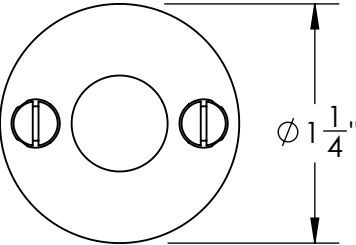

46060

#5 Screws

Ø 1 1/2"

3/16"

46061

#5 Screws

Ø 1 1/4"

3/16"

Unless Otherwise Specified:

Dimensions are in inches

All dimensions are from edge, theoretical sharp corner, or hole center.

	NAME	DATE
Drawn:	JHR	1/20/15

Comments:

TITLE:
**Merion Collection
Emergency Key
Escutcheon with Plug**