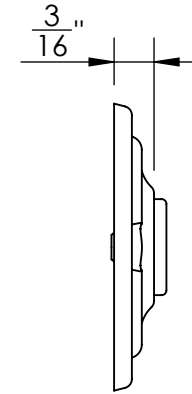

46060

#5 Screws

Ø 1 1/2"

3/16"

46061

#5 Screws

Ø 1 1/4"

3/16"

Unless Otherwise Specified:

Dimensions are in inches

All dimensions are from edge, theoretical sharp corner, or hole center.

	NAME	DATE
Drawn:	JHR	1/20/15

Comments:

TITLE:
**Merion Collection
Emergency Key
Escutcheon with Plug**

PART. NO.
46060 & 46061