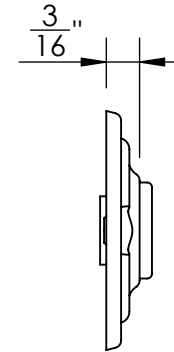

46060

#5 Screws

Ø 1 1/2"

3/16"

46061

#5 Screws

Ø 1 1/4"

3/16"

Unless Otherwise Specified:

Dimensions are in inches

All dimensions are from edge, theoretical sharp corner, or hole center.

	NAME	DATE
Drawn:	JHR	1/20/15

Comments:

TITLE:
**Merion Collection
Emergency Key
Escutcheon with Plug**