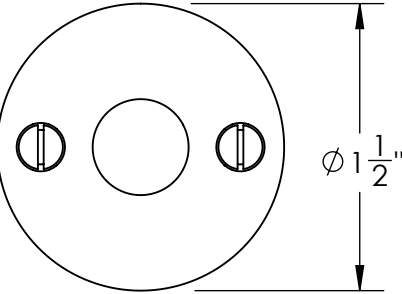

46060

#5 Screws

Ø 1 1/2"

3/16"

46061

#5 Screws

Ø 1 1/4"

3/16"

Unless Otherwise Specified:

Dimensions are in inches

All dimensions are from edge, theoretical sharp corner, or hole center.

	NAME	DATE
Drawn:	JHR	1/20/15

Comments:

TITLE:
**Merion Collection
Emergency Key
Escutcheon with Plug**