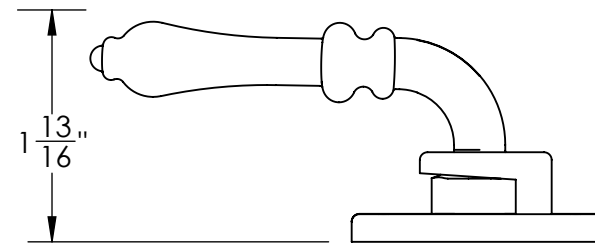

Shown above: 460-CASEMENT-LH
Other lever styles also available

Available Keeper Styles:

1323SC

1323SM

1323RIM

Merit Metal Products Inc.
242 Valley Road
Warrington, PA 18976
P 215-343-2500 F 215-343-4839

The information contained in this drawing is the sole intellectual property of Merit Metal Products. Any reproduction in part or as a whole without the written permission of Merit Metal Products is prohibited.

Unless Otherwise Specified:

Dimensions are in inches

All dimensions are from edge, theoretical sharp corner, or hole center.

	NAME	DATE
Drawn:	SKP	1/20/15

Comments:

TITLE:
**Window Casement
Left Hand**

PART. NO.
460-CASEMENT-LH