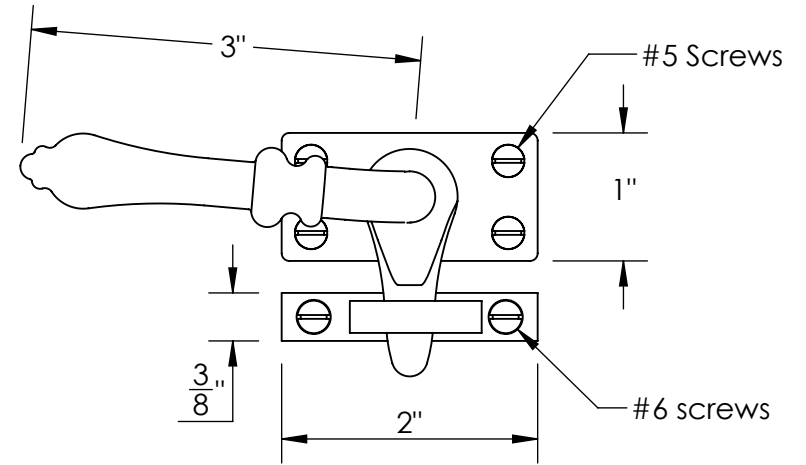

Shown above: 460-CASEMENT-LH
Other lever styles also available

Available Keeper Styles:

1323SC

1323SM

1323RIM

Merit Metal Products Inc.
242 Valley Road
Warrington, PA 18976
P 215-343-2500 F 215-343-4839

The information contained in this drawing is the sole intellectual property of Merit Metal Products. Any reproduction in part or as a whole without the written permission of Merit Metal Products is prohibited.

Unless Otherwise Specified:

Dimensions are in inches

All dimensions are from edge, theoretical sharp corner, or hole center.

	NAME	DATE
Drawn:	SKP	1/20/15

Comments:

TITLE:
**Window Casement
Left Hand**

PART. NO.
460-CASEMENT-LH