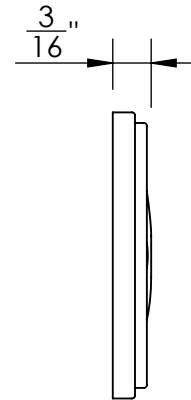

45968

#5 Screws

Ø 1 1/2"

3/16"

45969

#5 Screws

Ø 1 1/4"

3/16"

Unless Otherwise Specified:

Dimensions are in inches

All dimensions are from edge, theoretical sharp corner, or hole center.

	NAME	DATE
Drawn:	JHR	1/20/15

Comments:

TITLE:

**Merion Collection
Bit Key Escutcheon**

PART. NO.

45968 & 45969