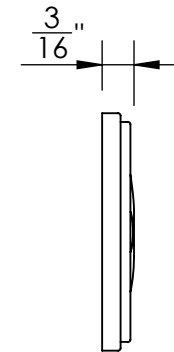

45968

#5 Screws

Ø 1 1/2"

3/16"

45969

#5 Screws

Ø 1 1/4"

3/16"

Unless Otherwise Specified:

Dimensions are in inches

All dimensions are from edge, theoretical sharp corner, or hole center.

	NAME	DATE
Drawn:	JHR	1/20/15

Comments:

TITLE:

**Merion Collection
Bit Key Escutcheon**