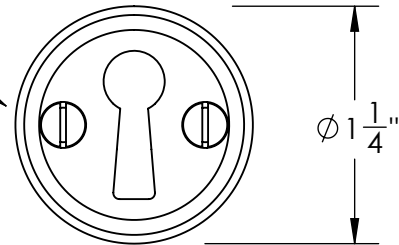

45968

#5 Screws

Ø 1 1/2"

3/16"

45969

#5 Screws

Ø 1 1/4"

3/16"

Unless Otherwise Specified:

Dimensions are in inches

All dimensions are from edge, theoretical sharp corner, or hole center.

	NAME	DATE
Drawn:	JHR	1/20/15

Comments:

TITLE:

**Merion Collection
Bit Key Escutcheon**