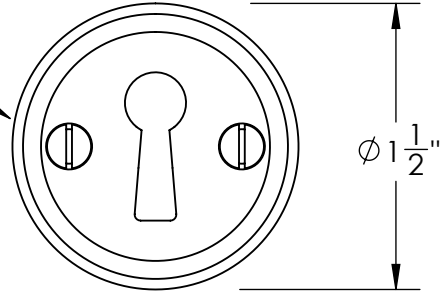

45968

#5 Screws

Ø 1 1/2"

3/16"

45969

#5 Screws

Ø 1 1/4"

3/16"

Unless Otherwise Specified:

Dimensions are in inches

All dimensions are from edge, theoretical sharp corner, or hole center.

	NAME	DATE
Drawn:	JHR	1/20/15

Comments:

TITLE:

**Merion Collection
Bit Key Escutcheon**