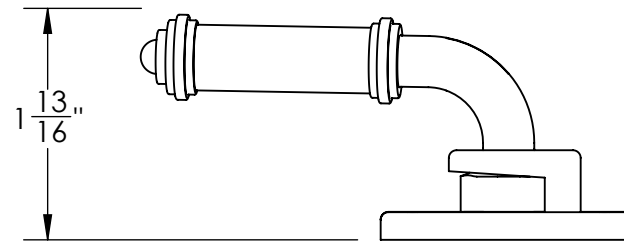

Shown above: 459-CASEMENT-LH
Other lever styles also available

Available Keeper Styles:

1323SC

1323SM

1323RIM

Merit Metal Products Inc.
242 Valley Road
Warrington, PA 18976
P 215-343-2500 F 215-343-4839

The information contained in this drawing is the sole intellectual property of Merit Metal Products. Any reproduction in part or as a whole without the written permission of Merit Metal Products is prohibited.

Unless Otherwise Specified:
Dimensions are in inches
All dimensions are from edge, theoretical sharp corner, or hole center.

	NAME	DATE
Drawn:	SKP	1/20/15
Comments:		

TITLE:
**Window Casement
Left Hand**