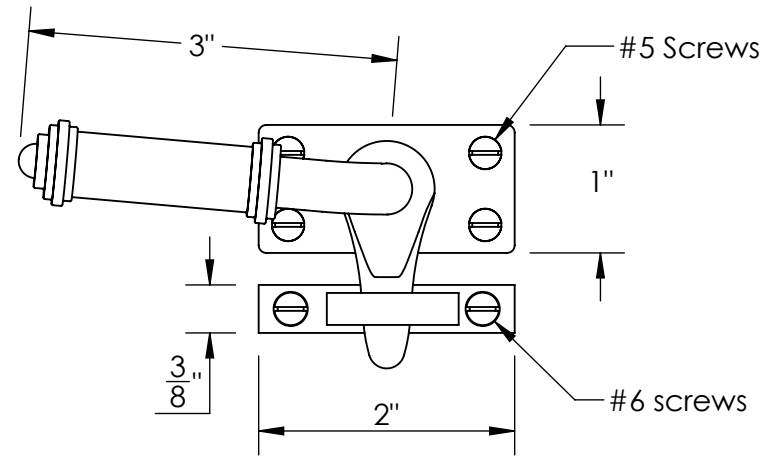

Shown above: 459-CASEMENT-LH
Other lever styles also available

Available Keeper Styles:

1323SC

1323SM

1323RIM

Merit Metal Products Inc.
242 Valley Road
Warrington, PA 18976
P 215-343-2500 F 215-343-4839

The information contained in this drawing is the sole intellectual property of Merit Metal Products. Any reproduction in part or as a whole without the written permission of Merit Metal Products is prohibited.

Unless Otherwise Specified:
Dimensions are in inches
All dimensions are from edge, theoretical sharp corner, or hole center.

	NAME	DATE
Drawn:	SKP	1/20/15
Comments:		

TITLE:
**Window Casement
Left Hand**