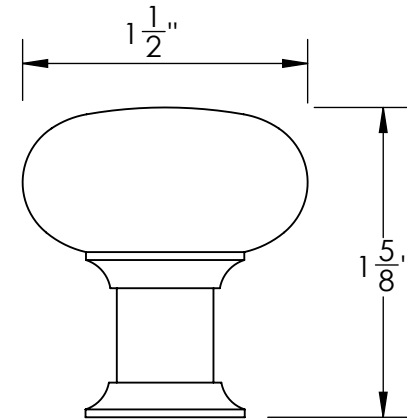

45870-.75

45870-1.25

45870-1.5

Merit Metal Products Inc.
242 Valley Road
Warrington, PA 18976
P 215-343-2500 F 215-343-4839

The information contained in this drawing is the sole intellectual property of Merit Metal Products. Any reproduction in part or as a whole without the written permission of Merit Metal Products is prohibited.

Unless Otherwise Specified:

Dimensions are in inches

All dimensions are from edge, theoretical sharp corner, or hole center.

	NAME	DATE
Drawn:	JHR	1/20/15

Comments:

TITLE:
**Huntingdon Collection
Cabinet Knob**

PART. NO.
**45870-.75   45870-1
45870-1.25   45870-1.5**