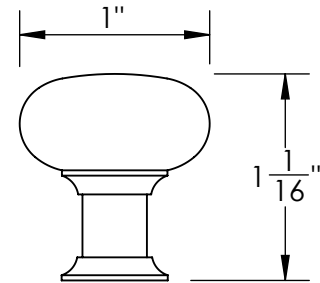

45870-.75

45870-1

45870-1.25

Merit Metal Products Inc.
242 Valley Road
Warrington, PA 18976
P 215-343-2500 F 215-343-4839

The information contained in this drawing is the sole intellectual property of Merit Metal Products. Any reproduction in part or as a whole without the written permission of Merit Metal Products is prohibited.

Unless Otherwise Specified:

Dimensions are in inches

All dimensions are from edge, theoretical sharp corner, or hole center.

	NAME	DATE
Drawn:	JHR	1/20/15

Comments:

TITLE:
**Huntingdon Collection
Cabinet Knob**

PART. NO.
**45870-.75   45870-1
45870-1.25   45870-1.5**