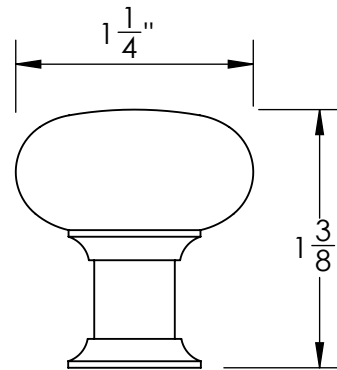

45870-1.25