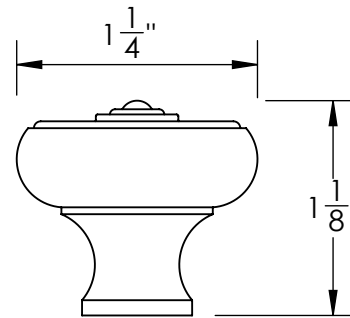

45570-1.25