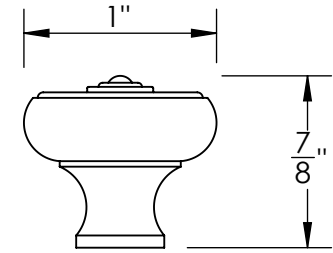

45570-.75

45570-1

Merit Metal Products Inc.
242 Valley Road
Warrington, PA 18976
P 215-343-2500 F 215-343-4839

The information contained in this drawing is the sole intellectual property of Merit Metal Products. Any reproduction in part or as a whole without the written permission of Merit Metal Products is prohibited.

Unless Otherwise Specified:

Dimensions are in inches

All dimensions are from edge, theoretical sharp corner, or hole center.

	NAME	DATE
Drawn:	JHR	1/20/15

Comments:

TITLE:

**Huntingdon Collection
Cabinet Knob**

PART. NO.

**45570-.75   45570-1
45570-1.25   45570-1.5**