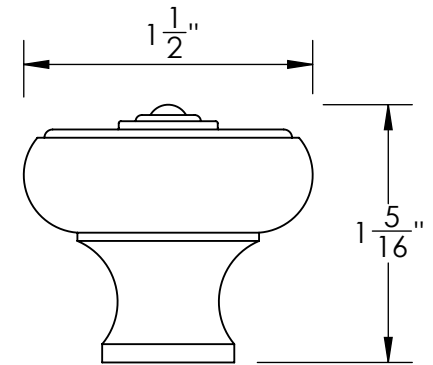

45570-.75

45570-1

45570-1.5

Merit Metal Products Inc.
242 Valley Road
Warrington, PA 18976
P 215-343-2500 F 215-343-4839

The information contained in this drawing is the sole intellectual property of Merit Metal Products. Any reproduction in part or as a whole without the written permission of Merit Metal Products is prohibited.

Unless Otherwise Specified:

Dimensions are in inches

All dimensions are from edge, theoretical sharp corner, or hole center.

	NAME	DATE
Drawn:	JHR	1/20/15

Comments:

TITLE:

**Huntingdon Collection
Cabinet Knob**

PART. NO.

**45570-.75   45570-1
45570-1.25   45570-1.5**