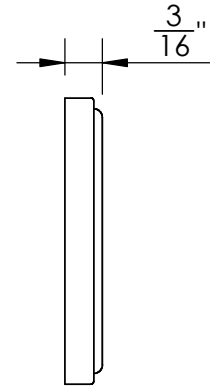

45568

#5 Screws

45569

#5 Screws

Merit Metal Products Inc.
242 Valley Road
Warrington, PA 18976
P 215-343-2500 F 215-343-4839

The information contained in this drawing is the sole intellectual property of Merit Metal Products. Any reproduction in part or as a whole without the written permission of Merit Metal Products is prohibited.

Unless Otherwise Specified:

Dimensions are in inches

All dimensions are from edge, theoretical sharp corner, or hole center.

	NAME	DATE
Drawn:	JHR	1/20/15

Comments:

TITLE:
**Huntingdon Collection
Bit Key Escutcheon**

PART. NO.
45568 & 45569