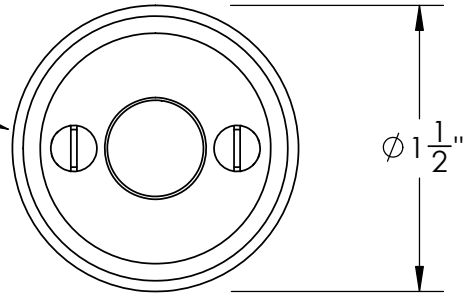

45560

#5 Screws

45561

#5 Screws

Merit Metal Products Inc.
242 Valley Road
Warrington, PA 18976
P 215-343-2500 F 215-343-4839

The information contained in this drawing is the sole intellectual property of Merit Metal Products. Any reproduction in part or as a whole without the written permission of Merit Metal Products is prohibited.

Unless Otherwise Specified:

Dimensions are in inches

All dimensions are from edge, theoretical sharp corner, or hole center.

	NAME	DATE
Drawn:	JHR	1/20/15

Comments:

TITLE: **Huntingdon Collection
Emergency Key
Escutcheon with Plug**

PART. NO.
45560 & 45561