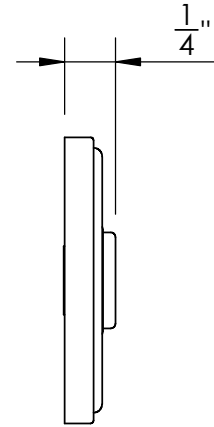

45560

#5 Screws

45561

#5 Screws

Merit Metal Products Inc.
242 Valley Road
Warrington, PA 18976
P 215-343-2500 F 215-343-4839

The information contained in this drawing is the sole intellectual property of Merit Metal Products. Any reproduction in part or as a whole without the written permission of Merit Metal Products is prohibited.

Unless Otherwise Specified:

Dimensions are in inches

All dimensions are from edge, theoretical sharp corner, or hole center.

	NAME	DATE
Drawn:	JHR	1/20/15

Comments:

TITLE: **Huntingdon Collection
Emergency Key
Escutcheon with Plug**