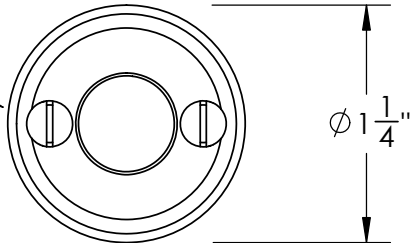

Merit Metal Products Inc.
242 Valley Road
Warrington, PA 18976
P 215-343-2500 F 215-343-4839

The information contained in this drawing is the sole intellectual property of Merit Metal Products. Any reproduction in part or as a whole without the written permission of Merit Metal Products is prohibited.

Unless Otherwise Specified:

Dimensions are in inches

All dimensions are from edge, theoretical sharp corner, or hole center.

	NAME	DATE
Drawn:	JHR	1/20/15

Comments:

TITLE: **Huntingdon Collection
Emergency Key
Escutcheon with Plug**

PART. NO.
45560 & 45561