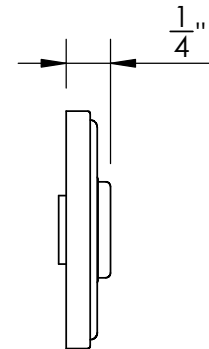

Merit Metal Products Inc.
242 Valley Road
Warrington, PA 18976
P 215-343-2500 F 215-343-4839

The information contained in this drawing is the sole intellectual property of Merit Metal Products. Any reproduction in part or as a whole without the written permission of Merit Metal Products is prohibited.

Unless Otherwise Specified:

Dimensions are in inches

All dimensions are from edge, theoretical sharp corner, or hole center.

	NAME	DATE
Drawn:	JHR	1/20/15

Comments:

TITLE: **Huntingdon Collection
Emergency Key
Escutcheon with Plug**

PART. NO.
45560 & 45561