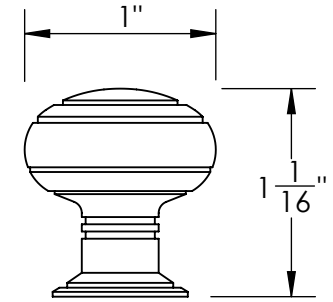

45470-.75

45470-1

Merit Metal Products Inc.
242 Valley Road
Warrington, PA 18976
P 215-343-2500 F 215-343-4839

The information contained in this drawing is the sole intellectual property of Merit Metal Products. Any reproduction in part or as a whole without the written permission of Merit Metal Products is prohibited.

Unless Otherwise Specified:

Dimensions are in inches

All dimensions are from edge, theoretical sharp corner, or hole center.

	NAME	DATE
Drawn:	JHR	1/20/15

Comments:

TITLE:

**Huntingdon Collection
Cabinet Knob**

PART. NO.

**45470-.75   45470-1
45470-1.25   45470-1.5**