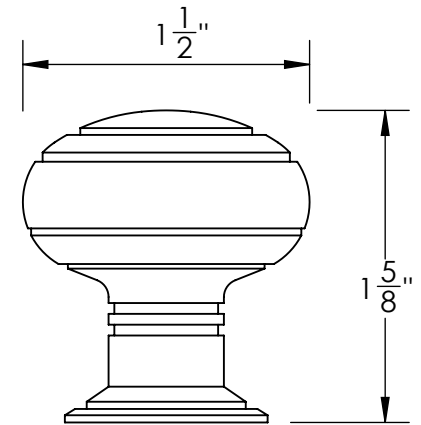

45470-.75

45470-1

45470-1.5

Merit Metal Products Inc.
242 Valley Road
Warrington, PA 18976
P 215-343-2500 F 215-343-4839

The information contained in this drawing is the sole intellectual property of Merit Metal Products. Any reproduction in part or as a whole without the written permission of Merit Metal Products is prohibited.

Unless Otherwise Specified:

Dimensions are in inches

All dimensions are from edge, theoretical sharp corner, or hole center.

	NAME	DATE
Drawn:	JHR	1/20/15

Comments:

TITLE:

**Huntingdon Collection
Cabinet Knob**

PART. NO.

**45470-.75   45470-1
45470-1.25   45470-1.5**