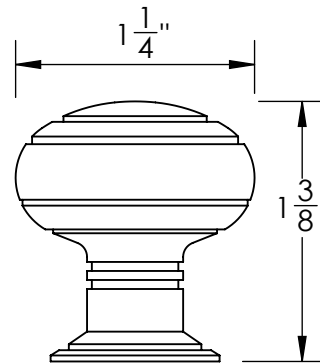

45470-1.25