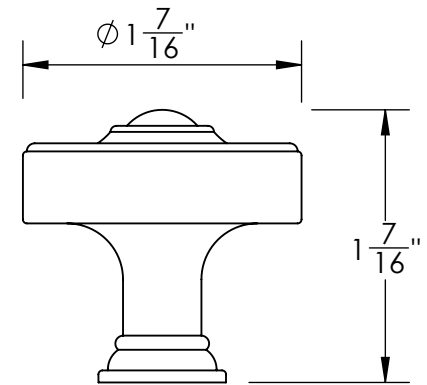

45270-1.5

Merit Metal Products Inc.
242 Valley Road
Warrington, PA 18976
P 215-343-2500 F 215-343-4839

The information contained in this drawing is the sole intellectual property of Merit Metal Products. Any reproduction in part or as a whole without the written permission of Merit Metal Products is prohibited.

Unless Otherwise Specified:

Dimensions are in inches

All dimensions are from edge, theoretical sharp corner, or hole center.

	NAME	DATE
Drawn:	JHR	1/20/15

Comments:

TITLE:

**Huntingdon Collection
Cabinet Knob**

PART. NO.

**45270-.75   45270-1
45270-1.25   45270-1.5**