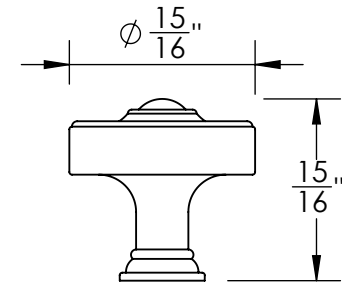

45270-1

Merit Metal Products Inc.
242 Valley Road
Warrington, PA 18976
P 215-343-2500 F 215-343-4839

The information contained in this drawing is the sole intellectual property of Merit Metal Products. Any reproduction in part or as a whole without the written permission of Merit Metal Products is prohibited.

Unless Otherwise Specified:

Dimensions are in inches

All dimensions are from edge, theoretical sharp corner, or hole center.

	NAME	DATE
Drawn:	JHR	1/20/15

Comments:

TITLE:

**Huntingdon Collection
Cabinet Knob**

PART. NO.

**45270-.75   45270-1
45270-1.25   45270-1.5**