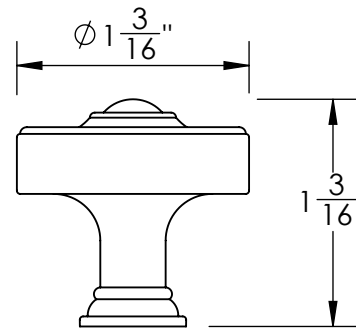

45270-1.25