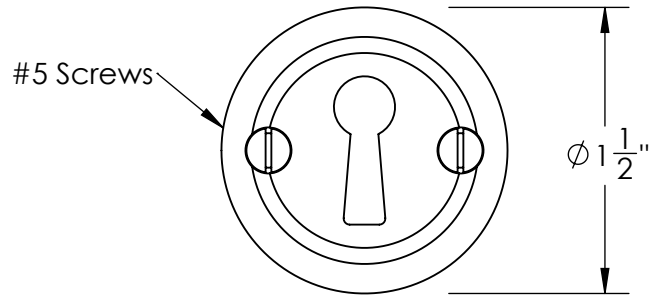

45068

45069

Merit Metal Products Inc.
242 Valley Road
Warrington, PA 18976
P 215-343-2500 F 215-343-4839

The information contained in this drawing is the sole intellectual property of Merit Metal Products. Any reproduction in part or as a whole without the written permission of Merit Metal Products is prohibited.

Unless Otherwise Specified:
Dimensions are in inches
All dimensions are from edge, theoretical sharp corner, or hole center.

	NAME	DATE
Drawn:	JHR	1/20/15

Comments:

TITLE:
**Huntingdon Collection
Bit Key Escutcheon**

PART. NO.
45068 & 45059