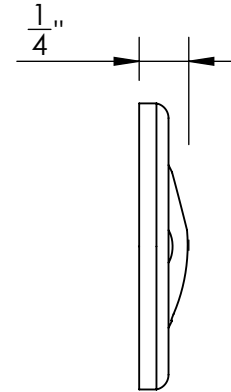

45068

45069

Merit Metal Products Inc.
242 Valley Road
Warrington, PA 18976
P 215-343-2500 F 215-343-4839

The information contained in this drawing is the sole intellectual property of Merit Metal Products. Any reproduction in part or as a whole without the written permission of Merit Metal Products is prohibited.

Unless Otherwise Specified:
Dimensions are in inches
All dimensions are from edge, theoretical sharp corner, or hole center.

	NAME	DATE
Drawn:	JHR	1/20/15

Comments:

TITLE:
**Huntingdon Collection
Bit Key Escutcheon**

PART. NO.
45068 & 45059