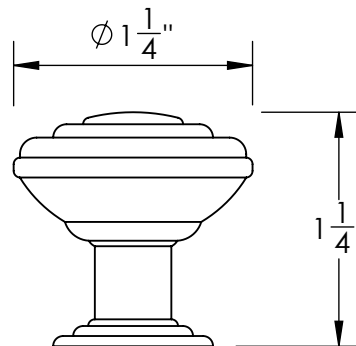

44970-1.25