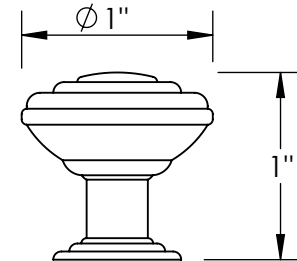

44970-.75

44970-1

44970-1.25

Merit Metal Products Inc.
242 Valley Road
Warrington, PA 18976
P 215-343-2500 F 215-343-4839

The information contained in this drawing is the sole intellectual property of Merit Metal Products. Any reproduction in part or as a whole without the written permission of Merit Metal Products is prohibited.

Unless Otherwise Specified:

Dimensions are in inches

All dimensions are from edge, theoretical sharp corner, or hole center.

	NAME	DATE
Drawn:	JHR	1/20/15

Comments:

TITLE:

**Huntingdon Collection
Cabinet Knob**

PART. NO.

**44970-.75   44970-1
44970-1.25   44970-1.5**