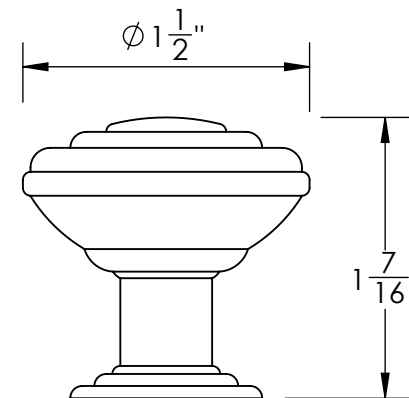

44970-.75

44970-1

44970-1.25

44970-1.5

Merit Metal Products Inc.
242 Valley Road
Warrington, PA 18976
P 215-343-2500 F 215-343-4839

The information contained in this drawing is the sole intellectual property of Merit Metal Products. Any reproduction in part or as a whole without the written permission of Merit Metal Products is prohibited.

Unless Otherwise Specified:

Dimensions are in inches

All dimensions are from edge, theoretical sharp corner, or hole center.

	NAME	DATE
Drawn:	JHR	1/20/15

Comments:

TITLE:

**Huntingdon Collection
Cabinet Knob**

PART. NO.

**44970-.75   44970-1
44970-1.25   44970-1.5**