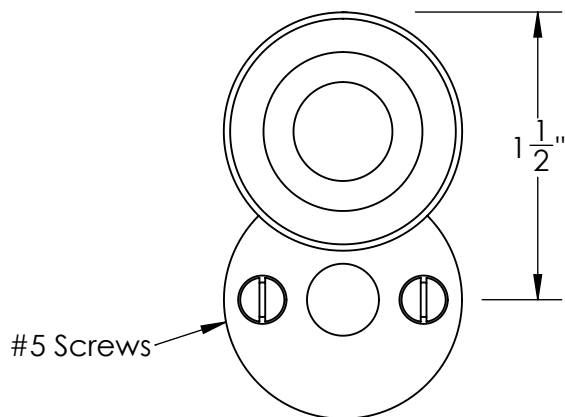

44965

44966

Merit Metal Products Inc.
242 Valley Road
Warrington, PA 18976
P 215-343-2500 F 215-343-4839

The information contained in this drawing is the sole intellectual property of Merit Metal Products. Any reproduction in part or as a whole without the written permission of Merit Metal Products is prohibited.

Unless Otherwise Specified:
Dimensions are in inches
All dimensions are from edge, theoretical sharp corner, or hole center.

	NAME	DATE
Drawn:	JHR	1/20/15

Comments:

TITLE: **Huntingdon Collection
Emergency Key Escutcheon
with Swivel Cover**

PART. NO.

44965 & 44966