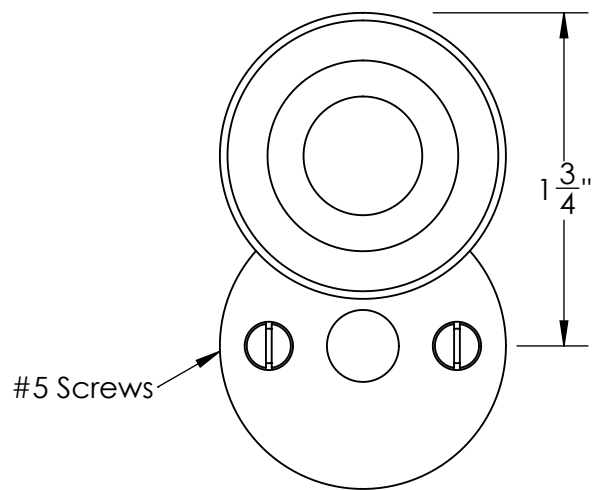

44965

44966

Merit Metal Products Inc.
242 Valley Road
Warrington, PA 18976
P 215-343-2500 F 215-343-4839

The information contained in this drawing is the sole intellectual property of Merit Metal Products. Any reproduction in part or as a whole without the written permission of Merit Metal Products is prohibited.

Unless Otherwise Specified:
Dimensions are in inches
All dimensions are from edge, theoretical sharp corner, or hole center.

	NAME	DATE
Drawn:	JHR	1/20/15

Comments:

TITLE: **Huntingdon Collection
Emergency Key Escutcheon
with Swivel Cover**

PART. NO.

44965 & 44966