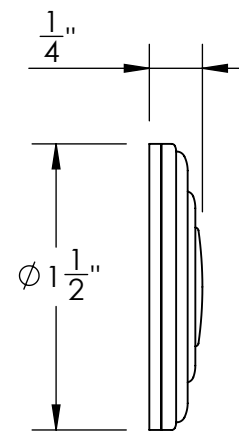

44965

44966

Merit Metal Products Inc.
242 Valley Road
Warrington, PA 18976
P 215-343-2500 F 215-343-4839

The information contained in this drawing is the sole intellectual property of Merit Metal Products. Any reproduction in part or as a whole without the written permission of Merit Metal Products is prohibited.

Unless Otherwise Specified:
Dimensions are in inches
All dimensions are from edge, theoretical sharp corner, or hole center.

	NAME	DATE
Drawn:	JHR	1/20/15

Comments:

TITLE: **Huntingdon Collection
Emergency Key Escutcheon
with Swivel Cover**

PART. NO.

44965 & 44966