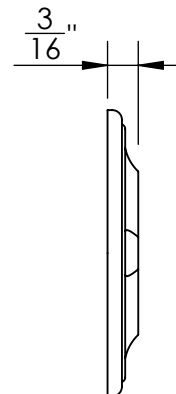

44868

#5 Screws

44869

#5 Screws

Merit Metal Products Inc.
242 Valley Road
Warrington, PA 18976
P 215-343-2500 F 215-343-4839

The information contained in this drawing is the sole intellectual property of Merit Metal Products. Any reproduction in part or as a whole without the written permission of Merit Metal Products is prohibited.

Unless Otherwise Specified:

Dimensions are in inches

All dimensions are from edge, theoretical sharp corner, or hole center.

	NAME	DATE
Drawn:	JHR	1/20/15

Comments:

TITLE:
**Huntingdon Collection
Bit Key Escutcheon**

PART. NO.
44868 & 44869