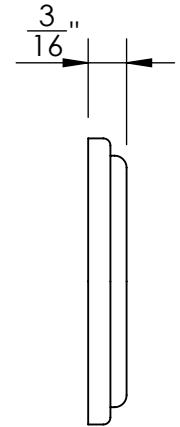

44768

#5 Screws

44769

#5 Screws

Merit Metal Products Inc.
242 Valley Road
Warrington, PA 18976
P 215-343-2500 F 215-343-4839

The information contained in this drawing is the sole intellectual property of Merit Metal Products. Any reproduction in part or as a whole without the written permission of Merit Metal Products is prohibited.

Unless Otherwise Specified:

Dimensions are in inches

All dimensions are from edge, theoretical sharp corner, or hole center.

	NAME	DATE
Drawn:	JHR	1/20/15

Comments:

TITLE:
**Huntingdon Collection
Bit Key Escutcheon**

PART. NO.
44768 & 44769