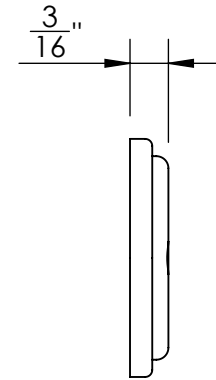

44768

#5 Screws

44769

#5 Screws

Merit Metal Products Inc.
242 Valley Road
Warrington, PA 18976
P 215-343-2500 F 215-343-4839

The information contained in this drawing is the sole intellectual property of Merit Metal Products. Any reproduction in part or as a whole without the written permission of Merit Metal Products is prohibited.

Unless Otherwise Specified:

Dimensions are in inches

All dimensions are from edge, theoretical sharp corner, or hole center.

	NAME	DATE
Drawn:	JHR	1/20/15

Comments:

TITLE:
**Huntingdon Collection
Bit Key Escutcheon**

PART. NO.
44768 & 44769