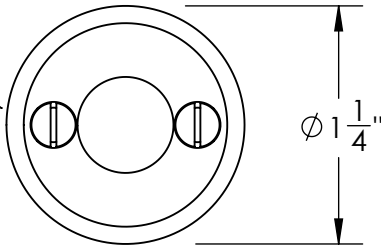

Merit Metal Products Inc.
242 Valley Road
Warrington, PA 18976
P 215-343-2500 F 215-343-4839

The information contained in this drawing is the sole intellectual property of Merit Metal Products. Any reproduction in part or as a whole without the written permission of Merit Metal Products is prohibited.

Unless Otherwise Specified:
Dimensions are in inches
All dimensions are from edge, theoretical sharp corner, or hole center.

	NAME	DATE
Drawn:	JHR	1/20/15

Comments:

TITLE: **Huntingdon Collection
Emergency Key
Escutcheon with Plug**

PART. NO.
44760 & 44761