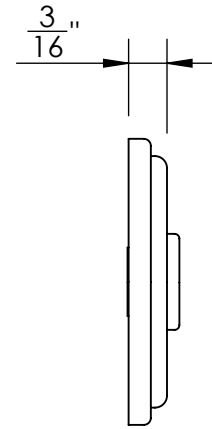

44760

#5 Screws

44761

#5 Screws

Merit Metal Products Inc.  
242 Valley Road  
Warrington, PA 18976  
P 215-343-2500 F 215-343-4839

The information contained in this drawing is the sole intellectual property of Merit Metal Products. Any reproduction in part or as a whole without the written permission of Merit Metal Products is prohibited.

Unless Otherwise Specified:  
Dimensions are in inches  
All dimensions are from edge, theoretical sharp corner, or hole center.

	NAME	DATE
Drawn:	JHR	1/20/15

Comments:

TITLE: **Huntingdon Collection  
Emergency Key  
Escutcheon with Plug**

PART. NO.  
**44760 & 44761**