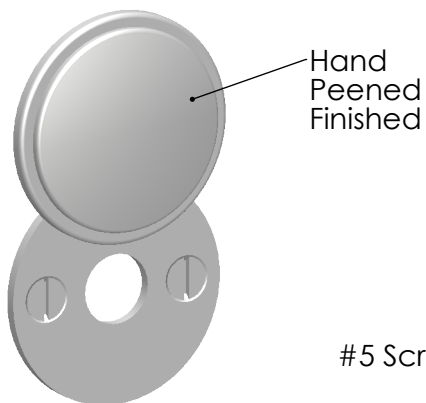

44665

44666

Merit Metal Products Inc.
242 Valley Road
Warrington, PA 18976
P 215-343-2500 F 215-343-4839

The information contained in this drawing is the sole intellectual property of Merit Metal Products. Any reproduction in part or as a whole without the written permission of Merit Metal Products is prohibited.

Unless Otherwise Specified:
Dimensions are in inches
All dimensions are from edge, theoretical sharp corner, or hole center.

	NAME	DATE
Drawn:	JHR	1/20/15

Comments:

TITLE: **Huntingdon Collection
Emergency Key Escutcheon
with Swivel Cover**

PART. NO.

44665 & 44666