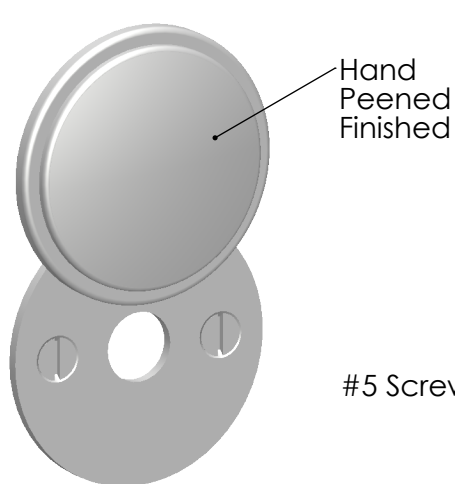

44665

44666

Merit Metal Products Inc.
242 Valley Road
Warrington, PA 18976
P 215-343-2500 F 215-343-4839

The information contained in this drawing is the sole intellectual property of Merit Metal Products. Any reproduction in part or as a whole without the written permission of Merit Metal Products is prohibited.

Unless Otherwise Specified:
Dimensions are in inches
All dimensions are from edge, theoretical sharp corner, or hole center.

	NAME	DATE
Drawn:	JHR	1/20/15

Comments:

TITLE: **Huntingdon Collection
Emergency Key Escutcheon
with Swivel Cover**

PART. NO.

44665 & 44666