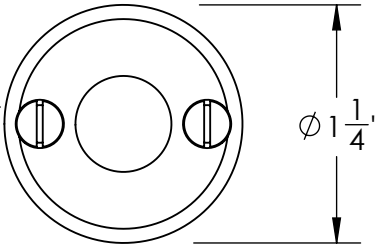

Merit Metal Products Inc.
242 Valley Road
Warrington, PA 18976
P 215-343-2500 F 215-343-4839

The information contained in this drawing is the sole intellectual property of Merit Metal Products. Any reproduction in part or as a whole without the written permission of Merit Metal Products is prohibited.

Unless Otherwise Specified:

Dimensions are in inches

All dimensions are from edge, theoretical sharp corner, or hole center.

	NAME	DATE
Drawn:	JHR	1/20/15

Comments:

TITLE: **Huntingdon Collection
Emergency Key
Escutcheon with Plug**

PART. NO.
44660 & 44661