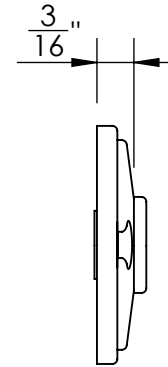

44660

#5 Screws

44661

#5 Screws

Merit Metal Products Inc.
242 Valley Road
Warrington, PA 18976
P 215-343-2500 F 215-343-4839

The information contained in this drawing is the sole intellectual property of Merit Metal Products. Any reproduction in part or as a whole without the written permission of Merit Metal Products is prohibited.

Unless Otherwise Specified:

Dimensions are in inches

All dimensions are from edge, theoretical sharp corner, or hole center.

	NAME	DATE
Drawn:	JHR	1/20/15

Comments:

TITLE: **Huntingdon Collection
Emergency Key
Escutcheon with Plug**

PART. NO.
44660 & 44661