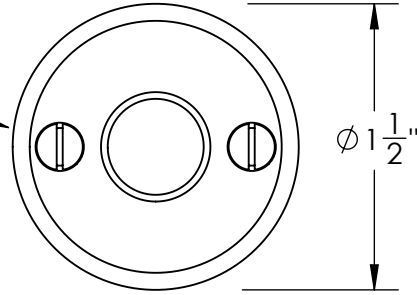

44660

#5 Screws

44661

#5 Screws

Merit Metal Products Inc.
242 Valley Road
Warrington, PA 18976
P 215-343-2500 F 215-343-4839

The information contained in this drawing is the sole intellectual property of Merit Metal Products. Any reproduction in part or as a whole without the written permission of Merit Metal Products is prohibited.

Unless Otherwise Specified:

Dimensions are in inches

All dimensions are from edge, theoretical sharp corner, or hole center.

	NAME	DATE
Drawn:	JHR	1/20/15

Comments:

TITLE: **Huntingdon Collection
Emergency Key
Escutcheon with Plug**

PART. NO.
44660 & 44661