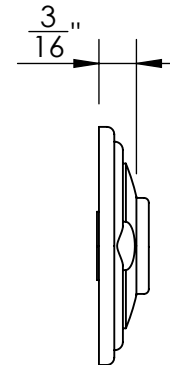

44560

#5 Screws

44561

#5 Screws

Merit Metal Products Inc.  
242 Valley Road  
Warrington, PA 18976  
P 215-343-2500 F 215-343-4839

The information contained in this drawing is the sole intellectual property of Merit Metal Products. Any reproduction in part or as a whole without the written permission of Merit Metal Products is prohibited.

Unless Otherwise Specified:

Dimensions are in inches

All dimensions are from edge, theoretical sharp corner, or hole center.

	NAME	DATE
Drawn:	JHR	1/20/15

Comments:

TITLE: **Huntingdon Collection  
Emergency Key  
Escutcheon with Plug**

PART. NO.

**44560 & 44561**