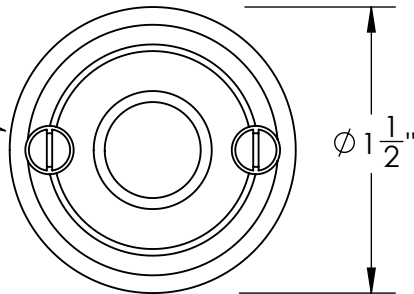

44560

#5 Screws

44561

#5 Screws

Merit Metal Products Inc.
242 Valley Road
Warrington, PA 18976
P 215-343-2500 F 215-343-4839

The information contained in this drawing is the sole intellectual property of Merit Metal Products. Any reproduction in part or as a whole without the written permission of Merit Metal Products is prohibited.

Unless Otherwise Specified:

Dimensions are in inches

All dimensions are from edge, theoretical sharp corner, or hole center.

	NAME	DATE
Drawn:	JHR	1/20/15

Comments:

TITLE: **Huntingdon Collection
Emergency Key
Escutcheon with Plug**

PART. NO.

44560 & 44561