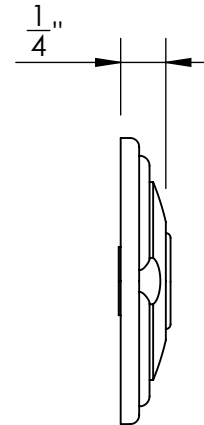

44560

#5 Screws

44561

#5 Screws

Merit Metal Products Inc.  
242 Valley Road  
Warrington, PA 18976  
P 215-343-2500 F 215-343-4839

The information contained in this drawing is the sole intellectual property of Merit Metal Products. Any reproduction in part or as a whole without the written permission of Merit Metal Products is prohibited.

Unless Otherwise Specified:

Dimensions are in inches

All dimensions are from edge, theoretical sharp corner, or hole center.

	NAME	DATE
Drawn:	JHR	1/20/15

Comments:

TITLE: **Huntingdon Collection  
Emergency Key  
Escutcheon with Plug**

PART. NO.

**44560 & 44561**