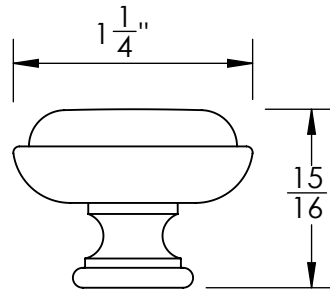

44470-1.25