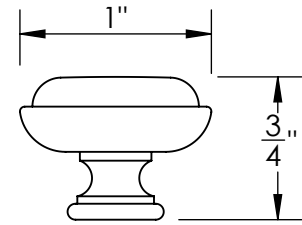

44470-1

Merit Metal Products Inc.
242 Valley Road
Warrington, PA 18976
P 215-343-2500 F 215-343-4839

The information contained in this drawing is the sole intellectual property of Merit Metal Products. Any reproduction in part or as a whole without the written permission of Merit Metal Products is prohibited.

Unless Otherwise Specified:

Dimensions are in inches

All dimensions are from edge, theoretical sharp corner, or hole center.

	NAME	DATE
Drawn:	JHR	1/20/15

Comments:

TITLE:
**Warrington Collection
Cabinet Knob**

PART. NO.
44470-.75   44470-1
44470-1.25   44470-1.5