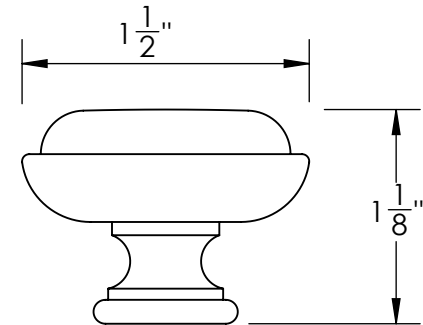

44470-1.5

Merit Metal Products Inc.
242 Valley Road
Warrington, PA 18976
P 215-343-2500 F 215-343-4839

The information contained in this drawing is the sole intellectual property of Merit Metal Products. Any reproduction in part or as a whole without the written permission of Merit Metal Products is prohibited.

Unless Otherwise Specified:

Dimensions are in inches

All dimensions are from edge, theoretical sharp corner, or hole center.

	NAME	DATE
Drawn:	JHR	1/20/15

Comments:

TITLE:
**Warrington Collection
Cabinet Knob**

PART. NO.
44470-.75   44470-1
44470-1.25   44470-1.5