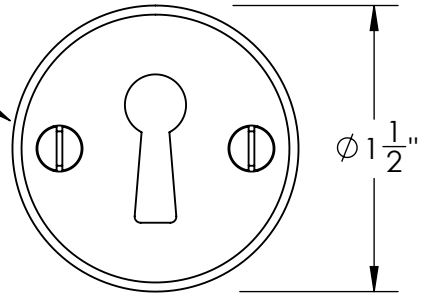

44468

#5 Screws

44469

#5 Screws

Merit Metal Products Inc.
242 Valley Road
Warrington, PA 18976
P 215-343-2500 F 215-343-4839

The information contained in this drawing is the sole intellectual property of Merit Metal Products. Any reproduction in part or as a whole without the written permission of Merit Metal Products is prohibited.

Unless Otherwise Specified:

Dimensions are in inches

All dimensions are from edge, theoretical sharp corner, or hole center.

	NAME	DATE
Drawn:	JHR	1/20/15

Comments:

TITLE:
**Warrington Collection
Bit Key Escutcheon**

PART. NO.
44468 & 44469