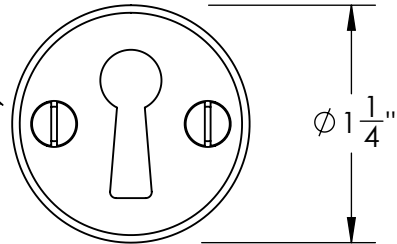

44468

#5 Screws

44469

#5 Screws

Merit Metal Products Inc.
242 Valley Road
Warrington, PA 18976
P 215-343-2500 F 215-343-4839

The information contained in this drawing is the sole intellectual property of Merit Metal Products. Any reproduction in part or as a whole without the written permission of Merit Metal Products is prohibited.

Unless Otherwise Specified:

Dimensions are in inches

All dimensions are from edge, theoretical sharp corner, or hole center.

	NAME	DATE
Drawn:	JHR	1/20/15

Comments:

TITLE:
**Warrington Collection
Bit Key Escutcheon**

PART. NO.
44468 & 44469