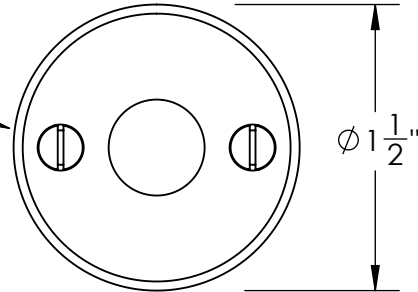

44460

#5 Screws

44461

#5 Screws

Merit Metal Products Inc.
242 Valley Road
Warrington, PA 18976
P 215-343-2500 F 215-343-4839

The information contained in this drawing is the sole intellectual property of Merit Metal Products. Any reproduction in part or as a whole without the written permission of Merit Metal Products is prohibited.

Unless Otherwise Specified:

Dimensions are in inches

All dimensions are from edge, theoretical sharp corner, or hole center.

	NAME	DATE
Drawn:	JHR	1/20/15

Comments:

TITLE: **Warrington Collection
Emergency Key
Escutcheon with Plug**

PART. NO.

44460 & 44461