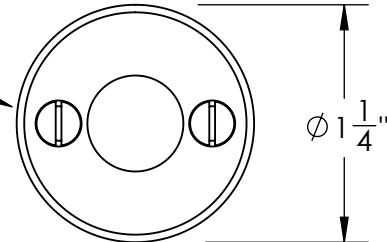

44460

#5 Screws

44461

#5 Screws

Merit Metal Products Inc.
242 Valley Road
Warrington, PA 18976
P 215-343-2500 F 215-343-4839

The information contained in this drawing is the sole intellectual property of Merit Metal Products. Any reproduction in part or as a whole without the written permission of Merit Metal Products is prohibited.

Unless Otherwise Specified:

Dimensions are in inches

All dimensions are from edge, theoretical sharp corner, or hole center.

	NAME	DATE
Drawn:	JHR	1/20/15

Comments:

TITLE: **Warrington Collection
Emergency Key
Escutcheon with Plug**

PART. NO.

44460 & 44461