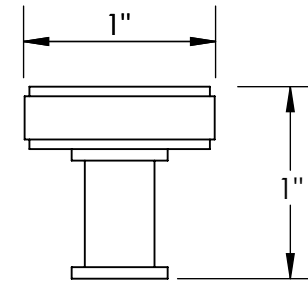

44270-1

Merit Metal Products Inc.
242 Valley Road
Warrington, PA 18976
P 215-343-2500 F 215-343-4839

The information contained in this drawing is the sole intellectual property of Merit Metal Products. Any reproduction in part or as a whole without the written permission of Merit Metal Products is prohibited.

Unless Otherwise Specified:

Dimensions are in inches

All dimensions are from edge, theoretical sharp corner, or hole center.

	NAME	DATE
Drawn:	JHR	1/20/15

Comments:

TITLE:

**Warrington Collection
Cabinet Knob**

PART. NO.

**44270-.75   44270-1
44270-1.25   44270-1.5**