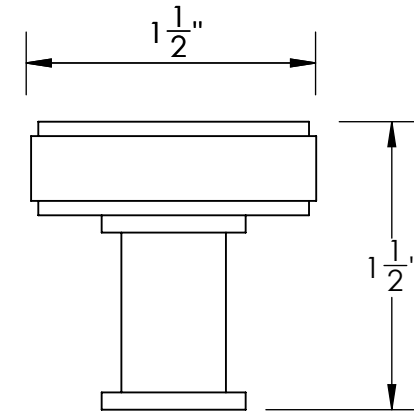

44270-1.5

Merit Metal Products Inc.
242 Valley Road
Warrington, PA 18976
P 215-343-2500 F 215-343-4839

The information contained in this drawing is the sole intellectual property of Merit Metal Products. Any reproduction in part or as a whole without the written permission of Merit Metal Products is prohibited.

Unless Otherwise Specified:

Dimensions are in inches

All dimensions are from edge, theoretical sharp corner, or hole center.

	NAME	DATE
Drawn:	JHR	1/20/15

Comments:

TITLE:

**Warrington Collection
Cabinet Knob**

PART. NO.

**44270-.75   44270-1
44270-1.25   44270-1.5**