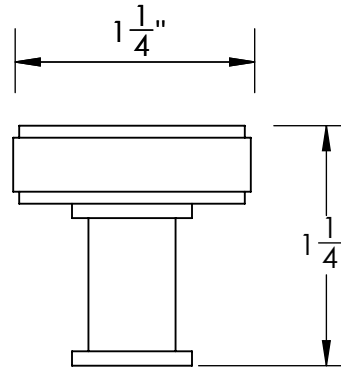

44270-1.25