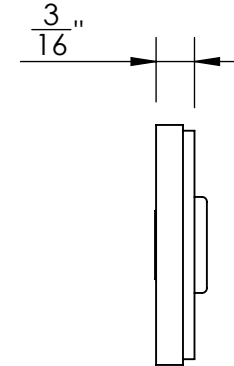

44261

#4 Screws

Merit Metal Products Inc.
242 Valley Road
Warrington, PA 18976
P 215-343-2500 F 215-343-4839

The information contained in this drawing is the sole intellectual property of Merit Metal Products. Any reproduction in part or as a whole without the written permission of Merit Metal Products is prohibited.

Unless Otherwise Specified:

Dimensions are in inches

All dimensions are from edge, theoretical sharp corner, or hole center.

	NAME	DATE
Drawn:	JHR	1/20/15

Comments:

TITLE: **Warrington Collection
Emergency Key
Escutcheon with Plug**

PART. NO.

44261